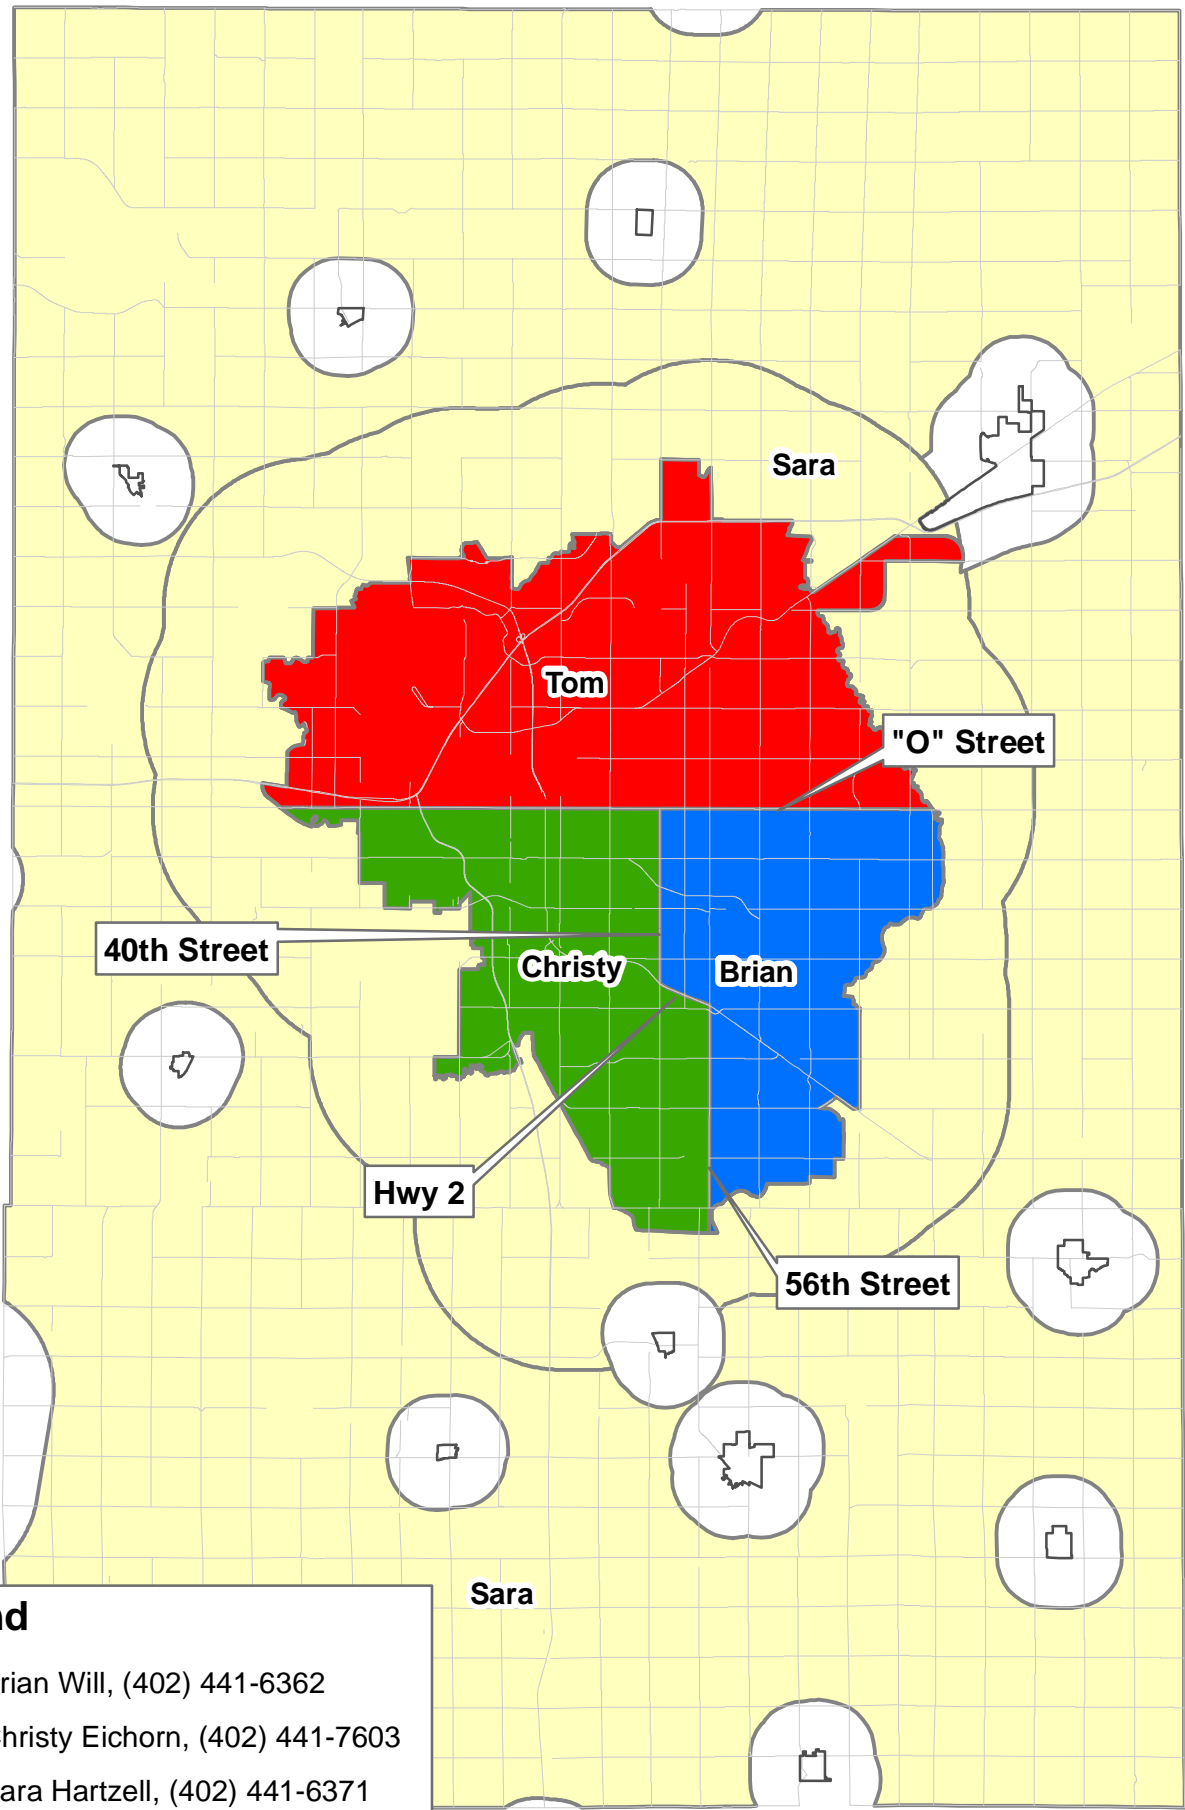

NW 140th
NW 126th
NW 112th
NW 98th
NW 84th
NW 70th
NW 56th
NW 40th
NW 27th
NW 12th
N 1st St
N 14th St
N 27th St
N 40th St
N 56th St
N 70th St
N 84th St
N 98th St
N 112th St
N 134th St
N 148th St
N 162nd St
N 176th St
N 190th St

Ashland Rd
Little Salt Rd
Agnew Rd
Rock Creek Rd
Davey Rd
Branched Oak F
Raymond Rd
Mill Rd
Waverly Rd
Bluff Rd
McKelvie Rd
Alvo Rd
Fletcher Ave
Havelock Ave
Adams St
Holdrege St
O St
A St
Van Dorn St
Pioneers Blvd
Old Cheney Rd
Pine Lake Rd
Yankee Hill Rd
Rokeby Rd
Saltillo Rd
Bennet Rd
Wittstruck Rd
Roca Rd
Martell Rd
Hickman Rd
Stagecoach Rd
Panama Rd
Olive Creek Rd
Princeton Rd
Pella Rd
Firth Rd
Gage Rd

Sara

Tom

"O" Street

40th Street

Christy

Brian

Hwy 2

56th Street