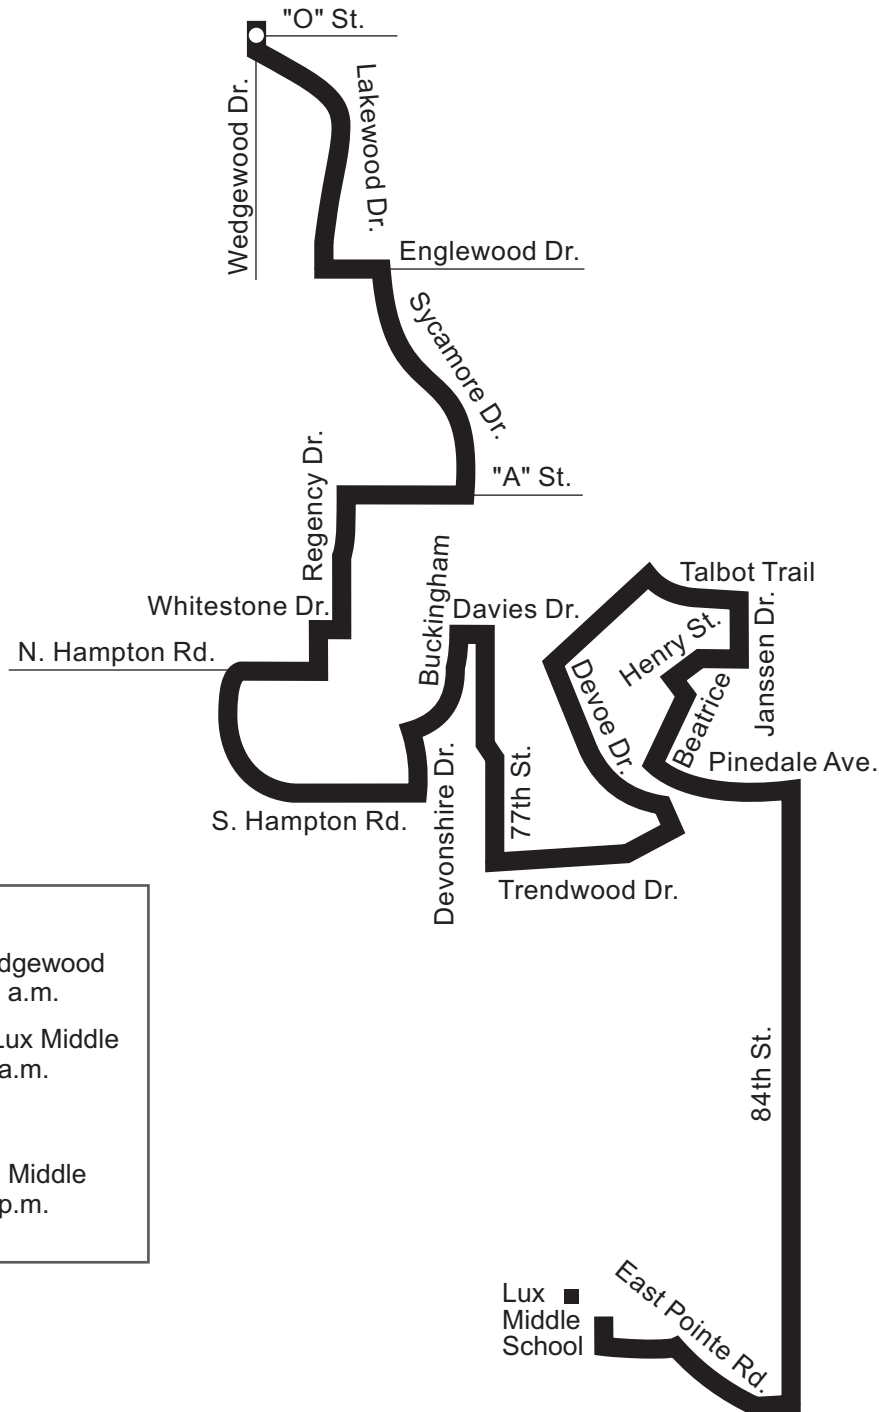

# 43-NORMAL BOOSTER (LUX C) *Weekday Service*

● TIME POINT

## A.M. TRIP

Bus leaves Wedgewood and "O" at 7:15 a.m.

Bus arrives at Lux Middle School at 7:45 a.m.

## P.M. TRIP

Bus leaves Lux Middle School at 3:00 p.m.