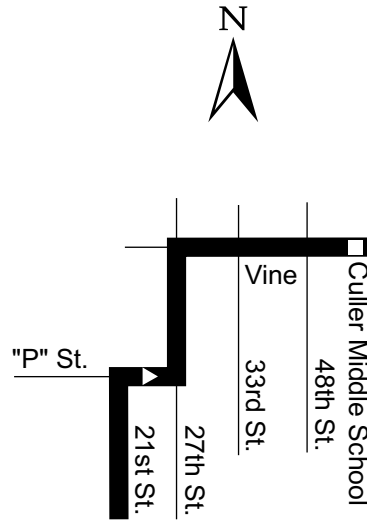

44-"O" STREET/SCC BOOSTER *Weekday Service*

(Service to Culler Middle School)

A.M. TRIP

Bus leaves 21st and "P" street at 7:22 a.m. and follows the route **ONLY** to Culler Middle School.

P.M. TRIP

Two buses will travel west and follow route to downtown from Culler Middle School.