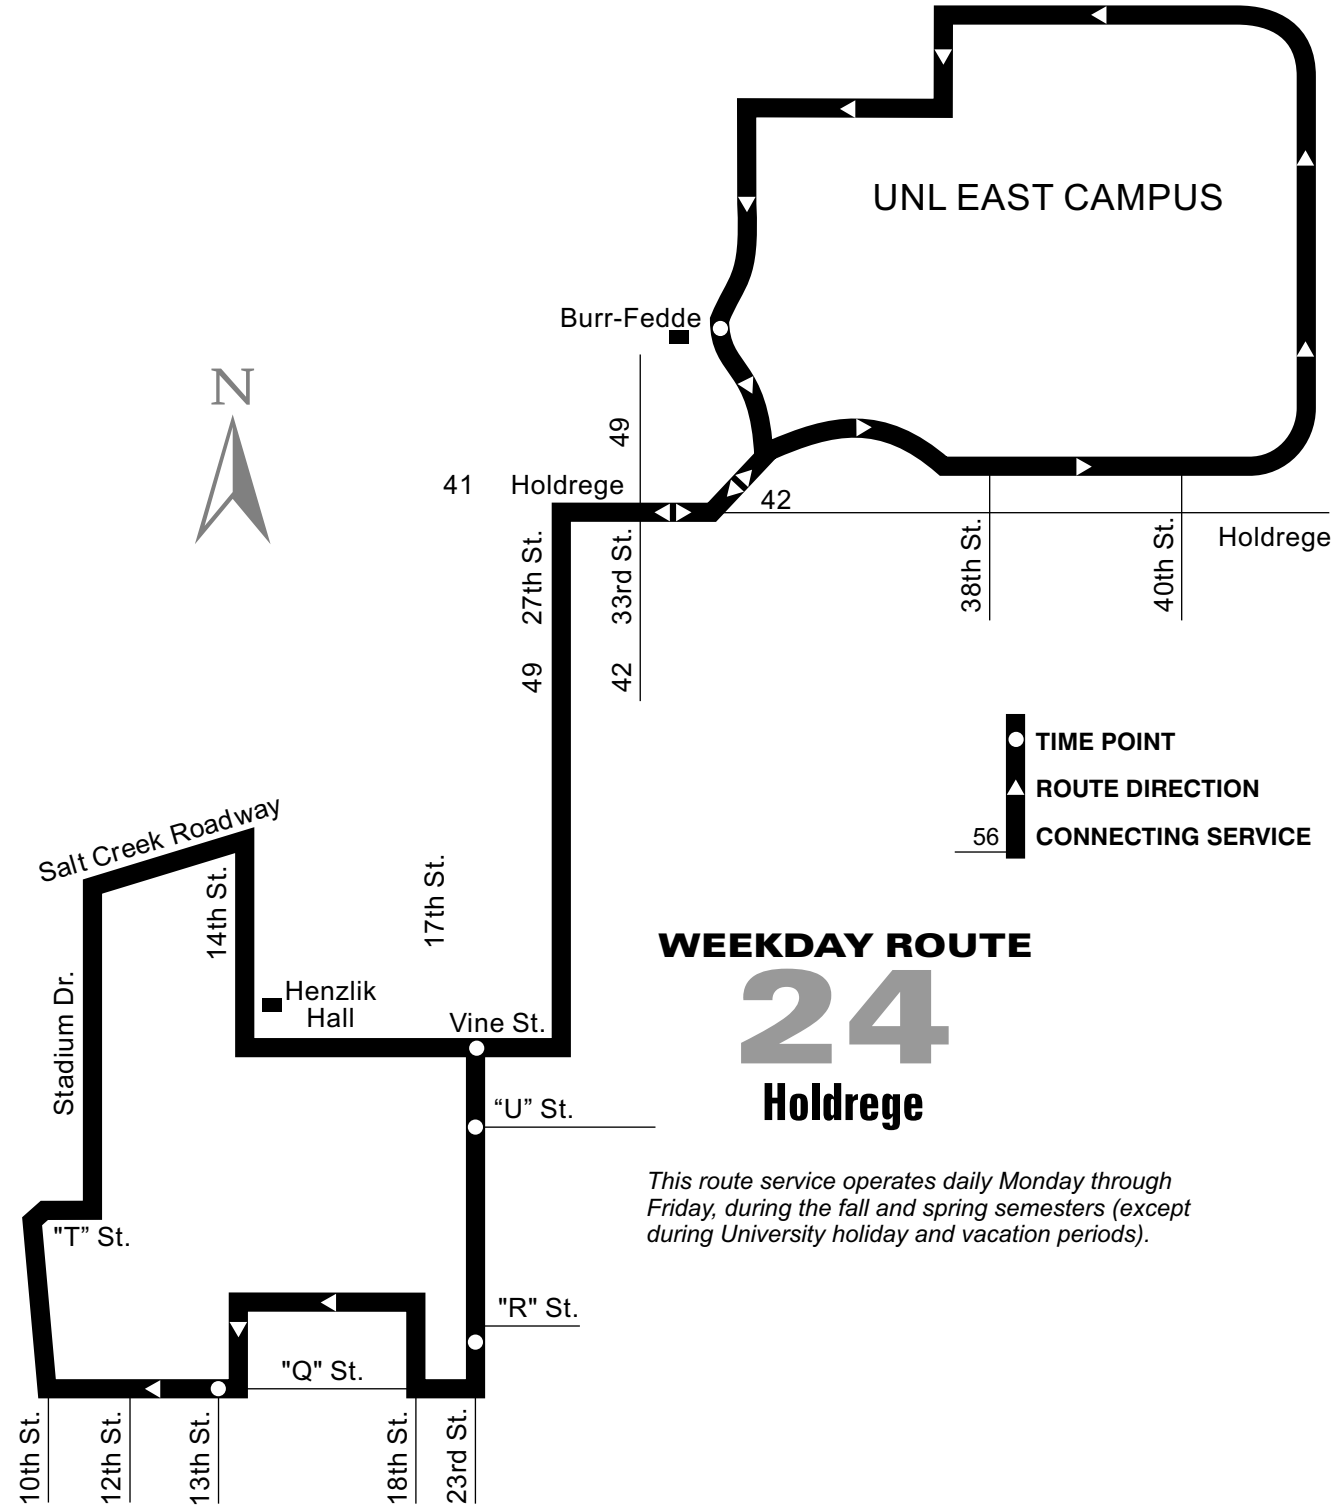

## Bus Stops

Most stops on every route are marked by a blue and green bus stop sign. StarTran buses will stop at all corners outside the downtown loop.

1. Regular: A regular transfer lets you board a different bus going in the same direction as if it were the first bus you boarded. This transfer is good for one hour or until the next connecting bus arrives.
2. Stop Over: A stop over transfer lets you stop for one hour along your route and reboard the same bus going in the same direction.

Become our fan on Facebook

Designed by Citizen Information Center 07/2010

**WEEKDAY ROUTE**  
**24**  
**Holdrege**

This route service operates daily Monday through Friday, during the fall and spring semesters (except during University holiday and vacation periods).