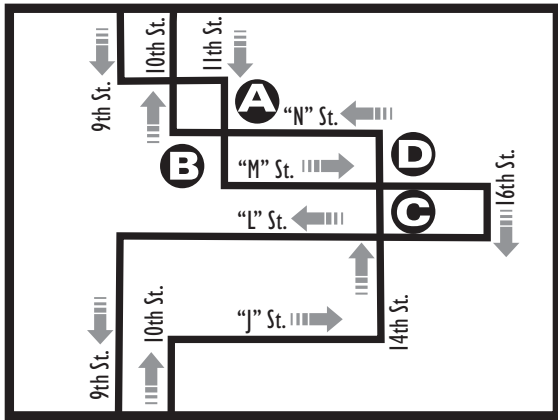

1. Regular: A regular transfer lets you board a different bus going in the same direction as if it were the first bus you boarded. This transfer is good for one hour or until the next connecting bus arrives.
2. Stop Over: A stop over transfer lets you stop for one hour along your route and reboard the same bus going in the same direction.

**Belmont
Salt Valley**

SERVING:

**State Fairgrounds
Goodrich Middle School
North Walmart
North Star High School
Park Middle School
South Industrial Park
Southwest High School
Scott Middle School
SouthPointe Pavilions
Eiseley Branch Library
Walt Branch Library
Bennett Martin Public Library**

*Call **476-1234**
for more information*

startran.lincoln.ne.gov

- Time Point
- ↑ Route Direction
- 56 Connecting Service
- H Hospital
- Service provided to Scott Middle School

All Route Transfer Locations

- A** Gold's - 11th St. side
- B** Gold's - "N" St. side
- C** State Office Bldg. - 14th St. side
- D** State Office Bldg. - "M" St side

WEEKDAY ROUTES
47/48
Belmont / Salt Valley

47 Belmont

Leave Gold's "N" Street	20th & Knox	27th & Fletcher	20th & Knox	Arrive Gold's 11th Street
5:45A	5:55A	6:15A	6:00A	6:15A
6:15A	6:25A	6:45A	6:30A	6:45A
6:45A	6:55A	7:15A	7:00A	7:15A
7:15A	7:25A	7:45A	7:30A	7:45A
7:45A	7:55A	8:15A	8:00A	8:15A
8:15A	8:25A	8:45A	8:30A	8:45A
9:15A	9:25A	9:45A	9:00A	9:15A
10:15A	10:25A	10:45A	10:00A	10:15A
11:15A	11:25A	11:45A	11:00A	11:15A
12:15P	12:25P	12:45P	12:00P	12:15P
1:15P	1:25P	1:45P	1:00P	1:15P
2:15P	2:25P	2:45P	2:00P	2:15P
3:15P	3:25P	3:45P	3:00P	3:15P
3:45P	3:55P	4:15P	4:00P	4:15P
4:15P	4:25P	4:45P	4:30P	4:45P
4:45P	4:55P	5:15P	5:00P	5:15P
5:15P	5:25P	5:45P	5:30P	5:45P
5:45P	5:55P	6:15P	6:00P	6:15P
6:15P	6:25P	6:45P	-----	-----