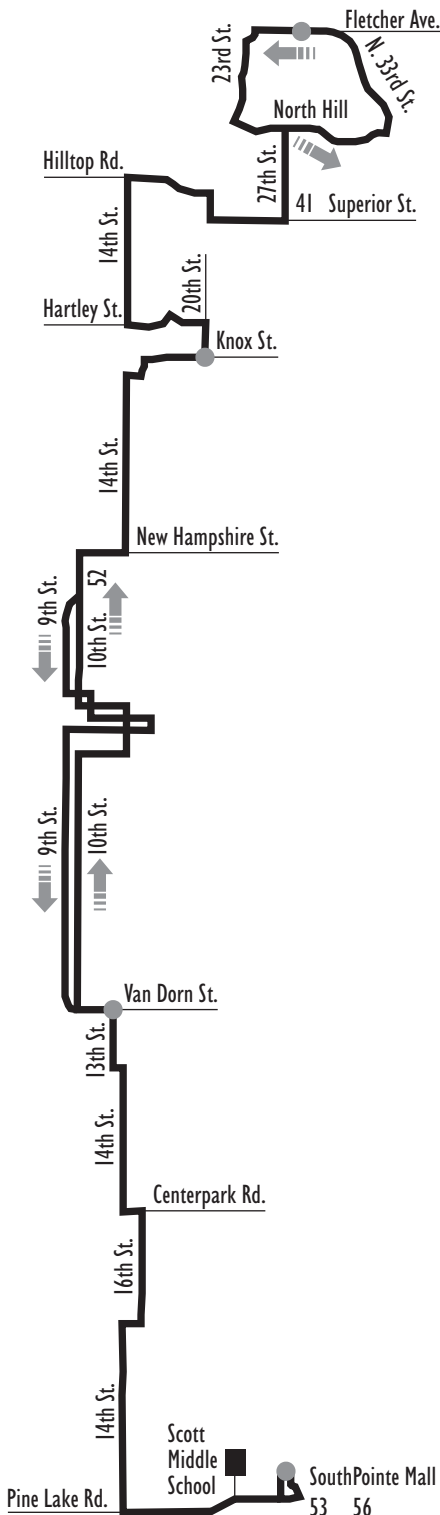

*Call **476-1234**
for more information*

startran.lincoln.ne.gov

- Time Point
- ↑ Route Direction
- 56 Connecting Service
- H Hospital
- Service provided to Scott Middle School

All Route Transfer Locations

- A** Gold's - 11th St. side
- B** Gold's - "N" St. side
- C** State Office Bldg. - 14th St. side
- D** State Office Bldg. - "M" St side

WEEKDAY ROUTES
47/48
Belmont / Salt Valley

47 Belmont

Leave Gold's "N" Street	20th & Knox	27th & Fletcher	20th & Knox	Arrive Gold's 11th Street
5:45A	5:55A	6:15A	6:00A	6:15A
6:15A	6:25A	6:45A	6:30A	6:45A
6:45A	6:55A	7:15A	7:00A	7:15A
7:15A	7:25A	7:45A	7:30A	7:45A
7:45A	7:55A	8:15A	8:00A	8:15A
8:15A	8:25A	8:45A	8:30A	8:45A
9:15A	9:25A	9:45A	9:00A	9:15A
10:15A	10:25A	10:45A	10:00A	10:15A
11:15A	11:25A	11:45A	11:00A	11:15A
12:15P	12:25P	12:45P	12:00P	12:15P
1:15P	1:25P	1:45P	1:00P	1:15P
2:15P	2:25P	2:45P	2:00P	2:15P
3:15P	3:25P	3:45P	3:00P	3:15P
3:45P	3:55P	4:15P	4:00P	4:15P
4:15P	4:25P	4:45P	4:30P	4:45P
4:45P	4:55P	5:15P	5:00P	5:15P
5:15P	5:25P	5:45P	5:30P	5:45P
5:45P	5:55P	6:15P	6:00P	6:15P
6:15P	6:25P	6:45P	-----	-----

48 Salt Valley

Leave Gold's 11th Street	13th & Van Dorn	SouthPointe Pavilion	13th & Van Dorn	Arrive Gold's "N" Street
-----	-----	6:15A	6:30A	6:45A
6:15A	6:30A	6:45A	7:00A	7:15A
6:45A	7:00A	7:15A	7:30A	7:45A
7:15A	7:30A	7:45A	8:00A	8:15A
7:45A	8:00A	8:15A	8:30A	8:45A
8:15A	8:30A	8:40-8:50A	9:00A	9:15A
9:15A	9:30A	9:45A	10:00A	10:15A
10:15A	10:30A	10:45A	11:00A	11:15A
11:15A	11:30A	11:45A	12:00P	12:15P
12:15P	12:30P	12:45P	1:00P	1:15P
1:15P	1:30P	1:45P	2:00P	2:15P
2:15P	2:30P	2:45P	3:00P	3:15P
3:15P	3:30P	3:45P	4:00P	4:15P
3:45P	4:00P	4:15P	4:30P	4:45P
4:15P	4:30P	4:45P	5:00P	5:15P
4:45P	5:00P	5:15P	5:30P	5:45P
5:15P	5:30P	5:45P	6:00P	6:15P
5:45P	6:00P	6:15P	6:30P	6:45P
6:15P	6:30P	6:45P	-----	-----