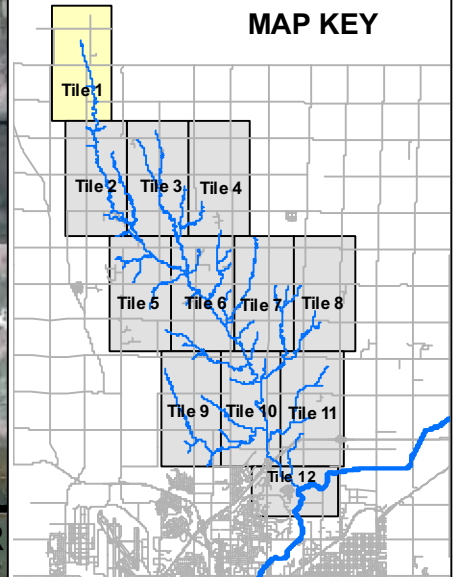

Little Salt Creek Floodplain Map Updates

-  Little Salt Creek Watershed
-  Existing FEMA Floodplain
-  Floodway
-  Updated Floodprone Area

MAP KEY

INTUITION
LOGIC

TILE 1