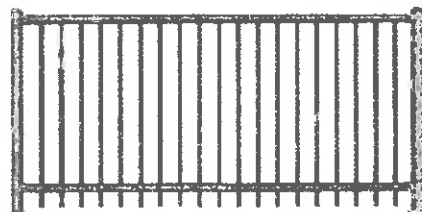

Spahn @ nicola.ne.gov

XCEL

An Innovative SecureSnap™ Fencing System

Cortina Series

Flat Top with Picket Bottom

MODELS

MODEL A

2-RAIL SYSTEM

Cortina Series has 5 basic models, including 2-Rail, 3-Rail and 4-Rail systems. Rails are universal for all models with either closed-punch or through-punch. SECURESNAP™ pickets are interchangeable, just add our universal rails and rings to create your own fence system.

36" HIGH

MODEL B

3-RAIL SYSTEM

MODEL C

3-RAIL SYSTEM W/ TOP RINGS

Concrete anchors fastened to concrete

MODEL E

4-RAIL SYSTEM

MODEL D

4-RAIL SYSTEM W/ TOP & BOTTOM RINGS