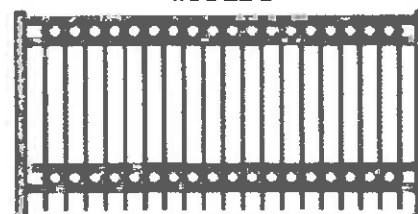

Cortina Series has 5 basic models, including 2-Rail, 3-Rail and 4-Rail systems. Rails are universal for all models with either closed-punch or through-punch. SECURESNAP™ pickets are interchangeable, just add our universal rails and rings to create your own fence system.

36" HIGH

MODEL B

3-RAIL SYSTEM

MODEL C

3-RAIL SYSTEM W/ TOP RINGS

Concrete anchors fastened to concrete

MODEL E

4-RAIL SYSTEM

MODEL D

4-RAIL SYSTEM W/ TOP & BOTTOM RINGS