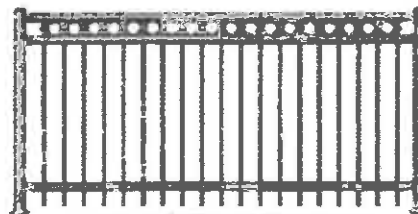

Cortina Series has 5 basic models, including 2-Rail, 3-Rail and 4-Rail systems. Rails are universal for all models with either closed-punch or through-punch. SECURESNAP™ pickets are interchangeable, just add our universal rails and rings to create your own fence system.

36" HIGH

MODEL B

3-RAIL SYSTEM

MODEL C

3-RAIL SYSTEM W/ TOP RINGS

Concrete anchors fastened to concrete

MODEL E

4-RAIL SYSTEM

MODEL D

4-RAIL SYSTEM W/ TOP & BOTTOM RINGS