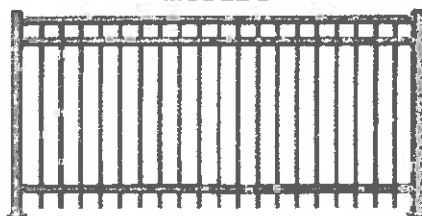

Spahn @ nicola.ne.gov

XCEL

An Innovative SecureSnap™ Fencing System

Cortina Series

Flat Top with Picket Bottom

MODELS

MODEL A

2-RAIL SYSTEM

Cortina Series has 5 basic models, including 2-Rail, 3-Rail and 4-Rail systems. Rails are universal for all models with either closed-punch or through-punch. SECURESNAP™ pickets are interchangeable, just add our universal rails and rings to create your own fence system.

36" HIGH

MODEL B

3-RAIL SYSTEM

MODEL C

3-RAIL SYSTEM W/ TOP RINGS

Concrete anchors fastened to concrete

MODEL E

4-RAIL SYSTEM

MODEL D

4-RAIL SYSTEM W/ TOP & BOTTOM RINGS