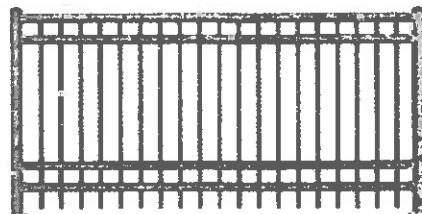

Cortina Series has 5 basic models, including 2-Rail, 3-Rail and 4-Rail systems. Rails are universal for all models with either closed-punch or through-punch. SECURESNAP™ pickets are interchangeable, just add our universal rails and rings to create your own fence system.

36" HIGH

MODEL B

3-RAIL SYSTEM

MODEL C

3-RAIL SYSTEM W/ TOP RINGS

Concrete anchors fastened to concrete

MODEL E

4-RAIL SYSTEM

MODEL D

4-RAIL SYSTEM W/ TOP & BOTTOM RINGS