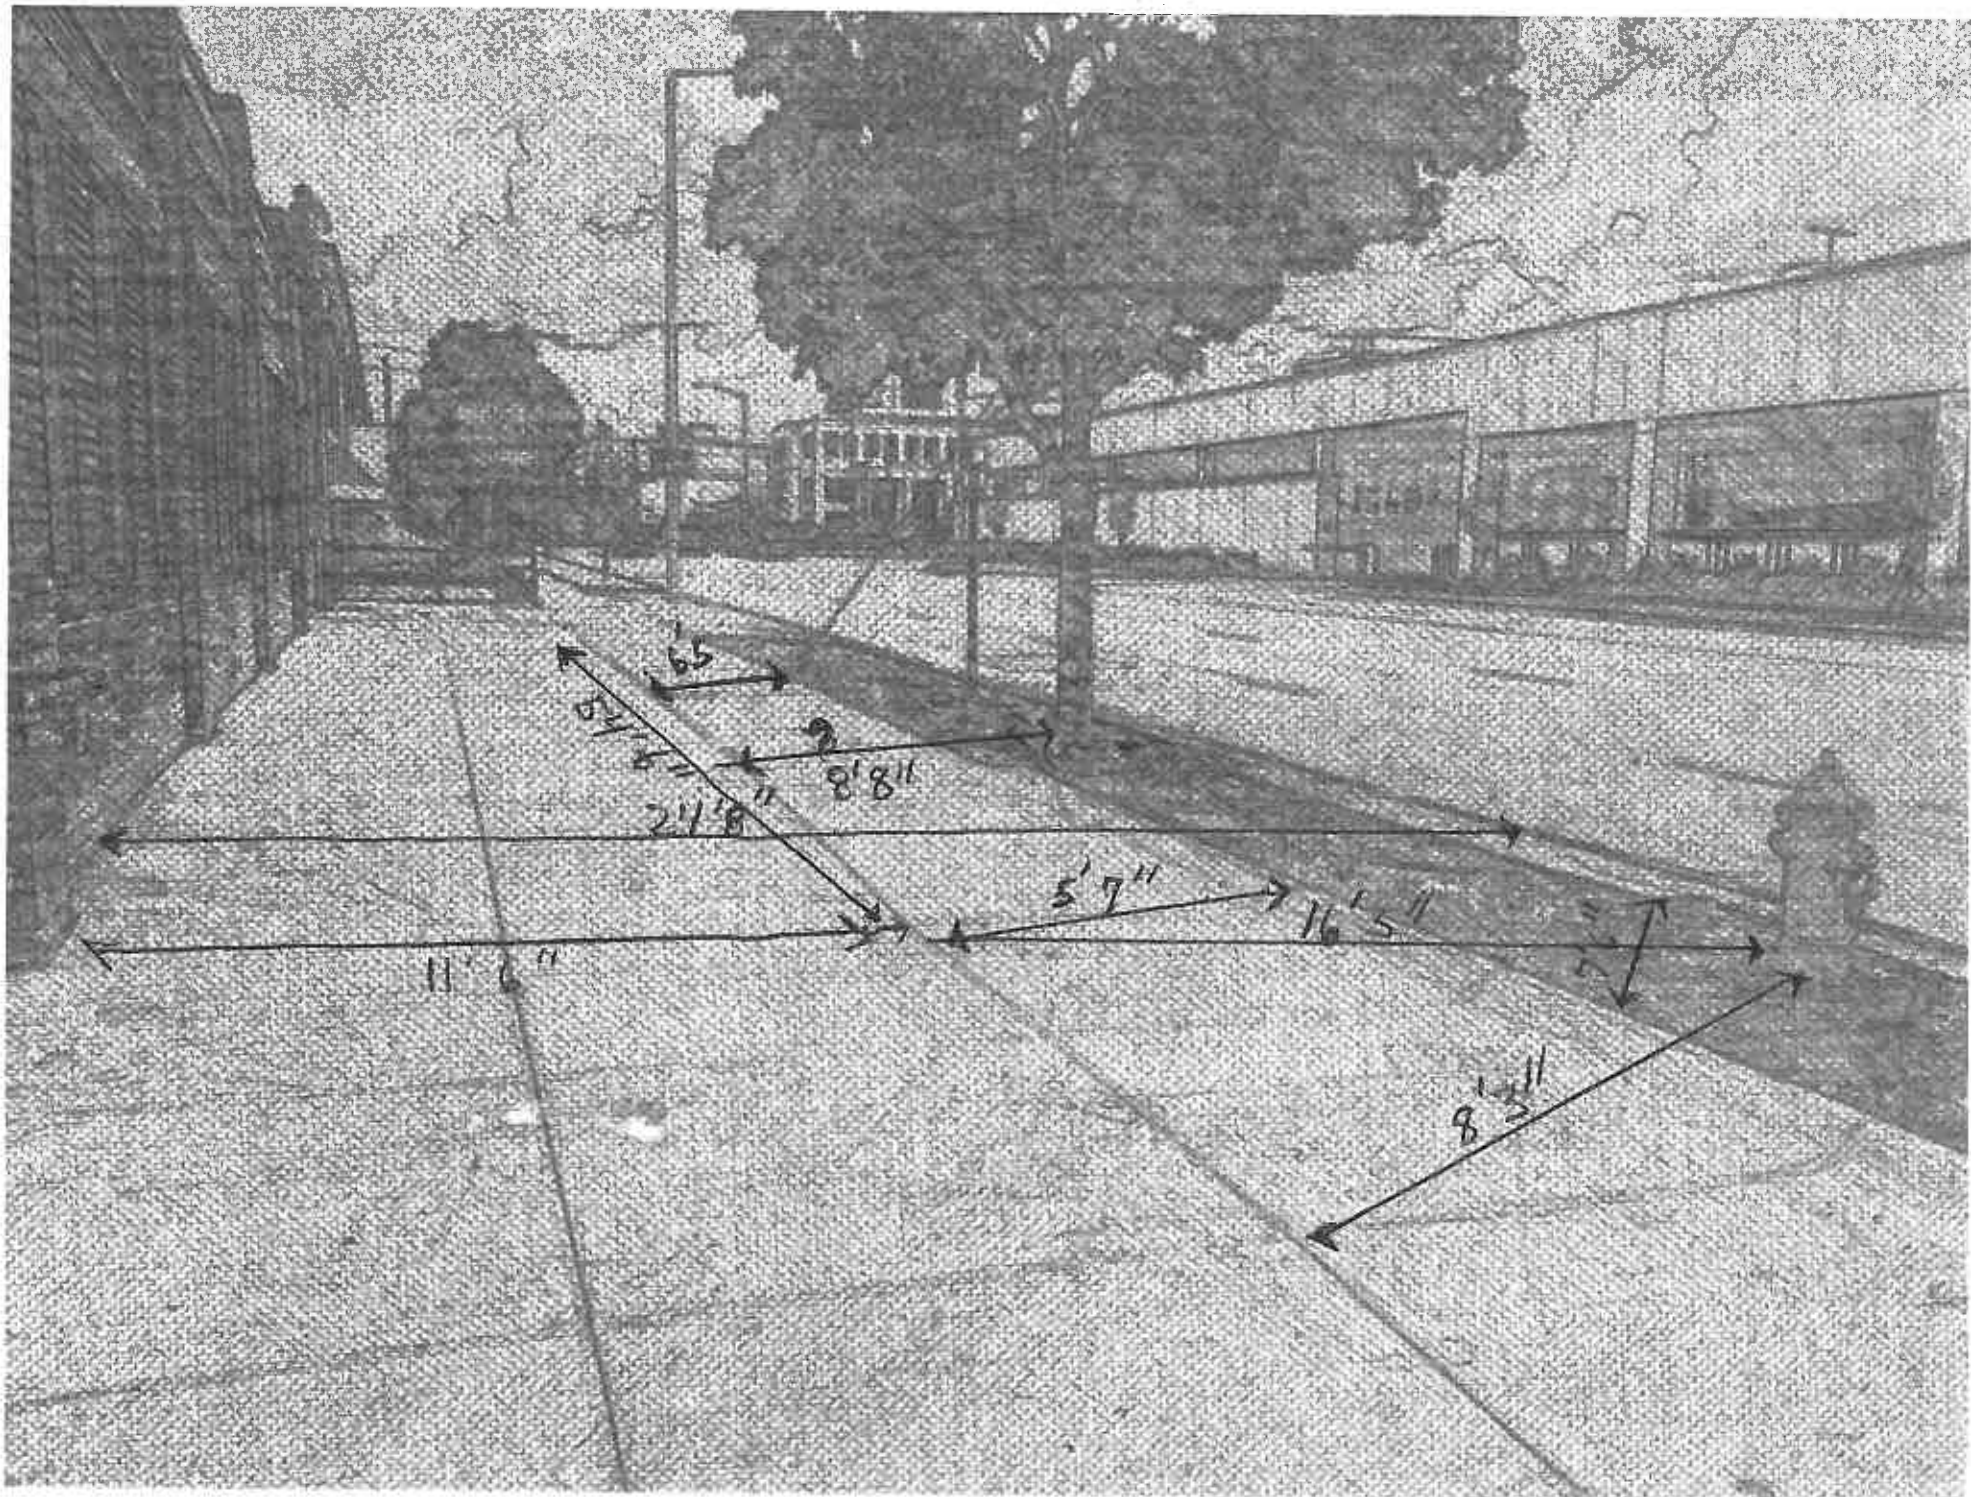

Spahn @ nicola.ne.gov

XCEL

An Innovative SecureSnap™ Fencing System

Cortina Series

Flat Top with Picket Bottom

MODELS

MODEL A

2-RAIL SYSTEM

Cortina Series has 5 basic models, including 2-Rail, 3-Rail and 4-Rail systems. Rails are universal for all models with either closed-punch or through-punch. SECURESNAP™ pickets are interchangeable, just add our universal rails and rings to create your own fence system.

36" HIGH

MODEL B

3-RAIL SYSTEM

MODEL C

3-RAIL SYSTEM W/ TOP RINGS

Concrete anchors fastened to concrete

MODEL E

4-RAIL SYSTEM

MODEL D

4-RAIL SYSTEM W/ TOP & BOTTOM RINGS