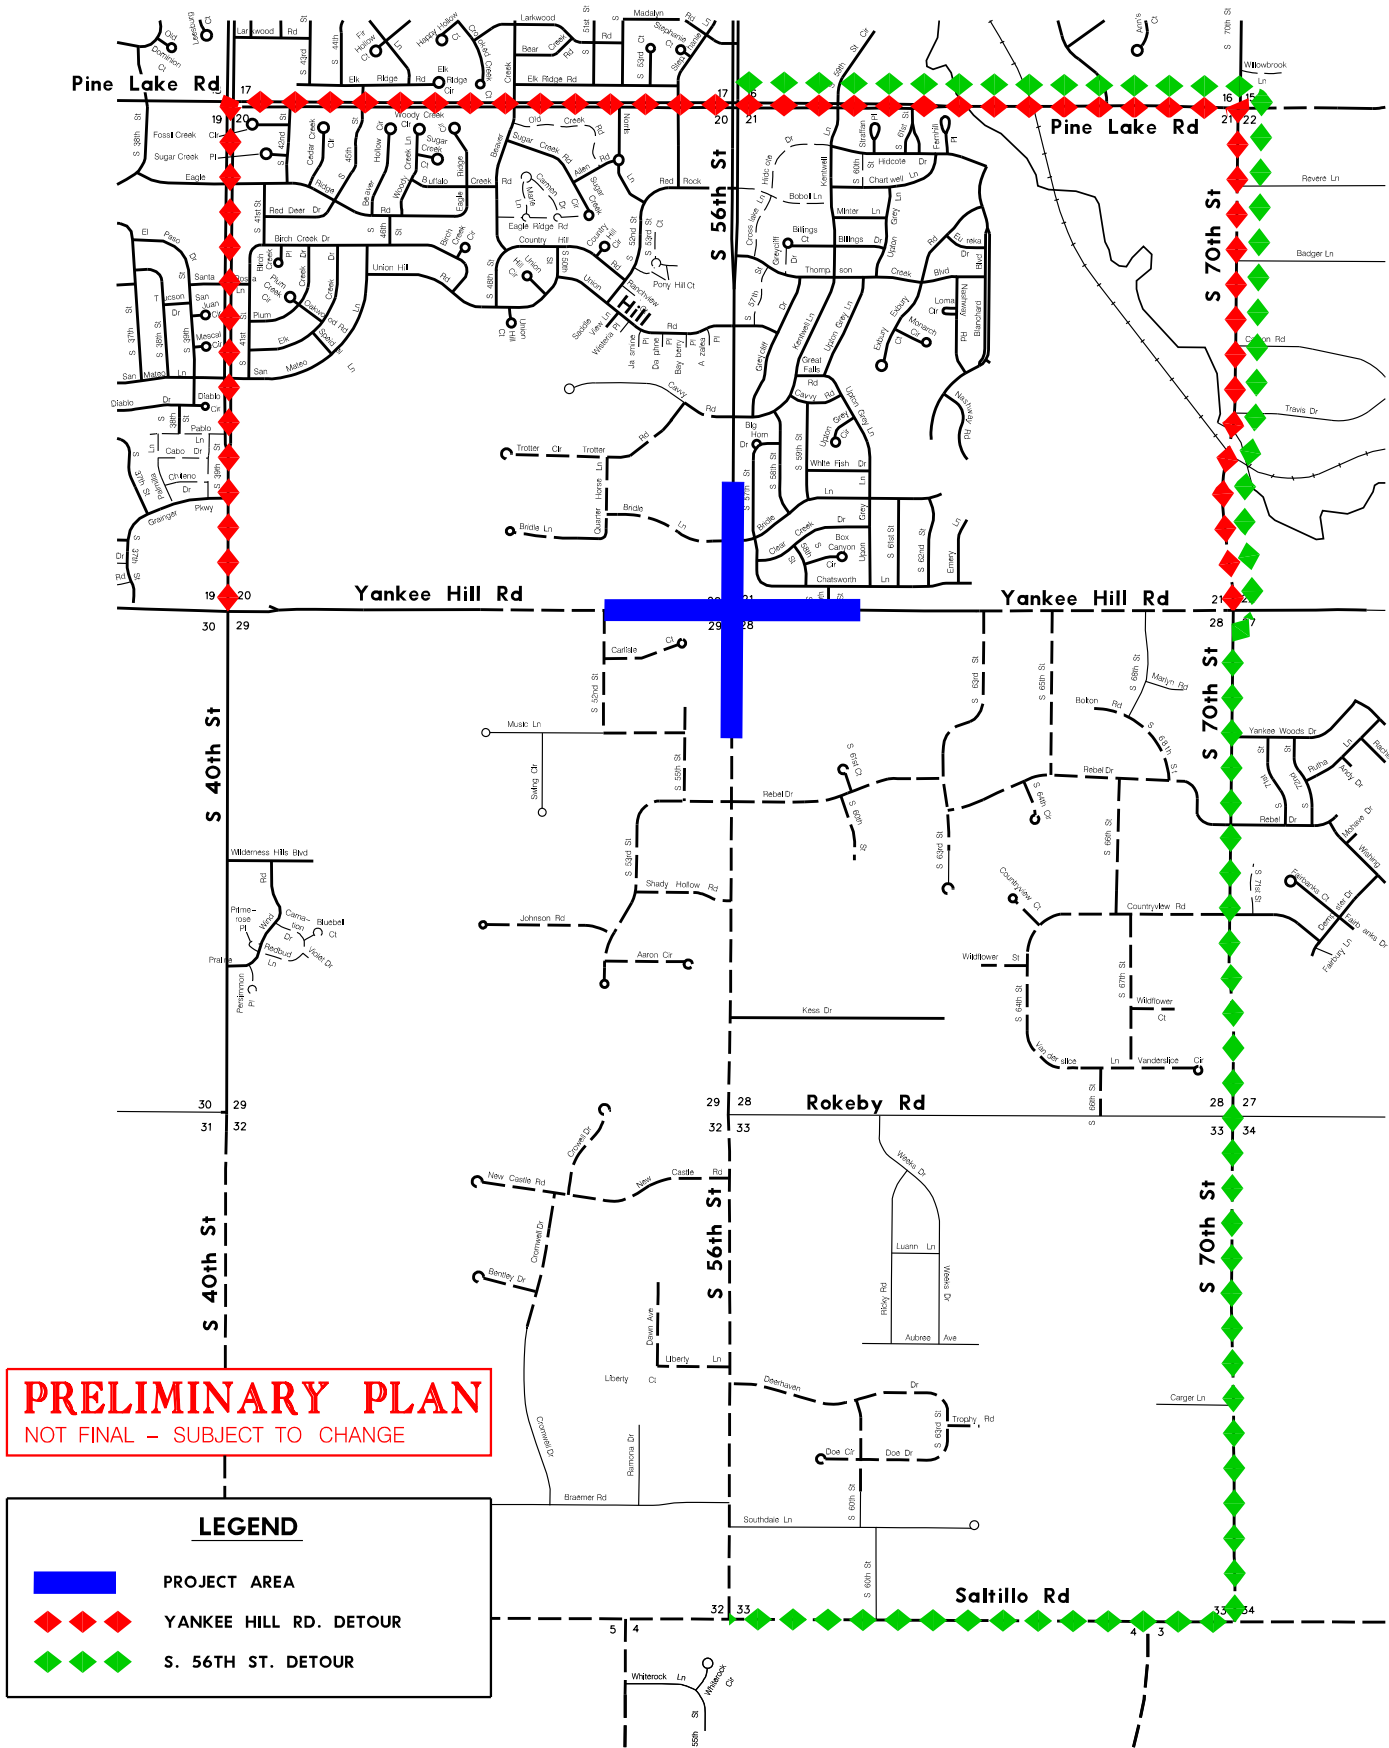

56TH & YANKEE HILL ROAD, LINCOLN

HSIP-5241(6)

C.N. 13347

LANCASTER COUNTY

PRELIMINARY PLAN
NOT FINAL - SUBJECT TO CHANGE