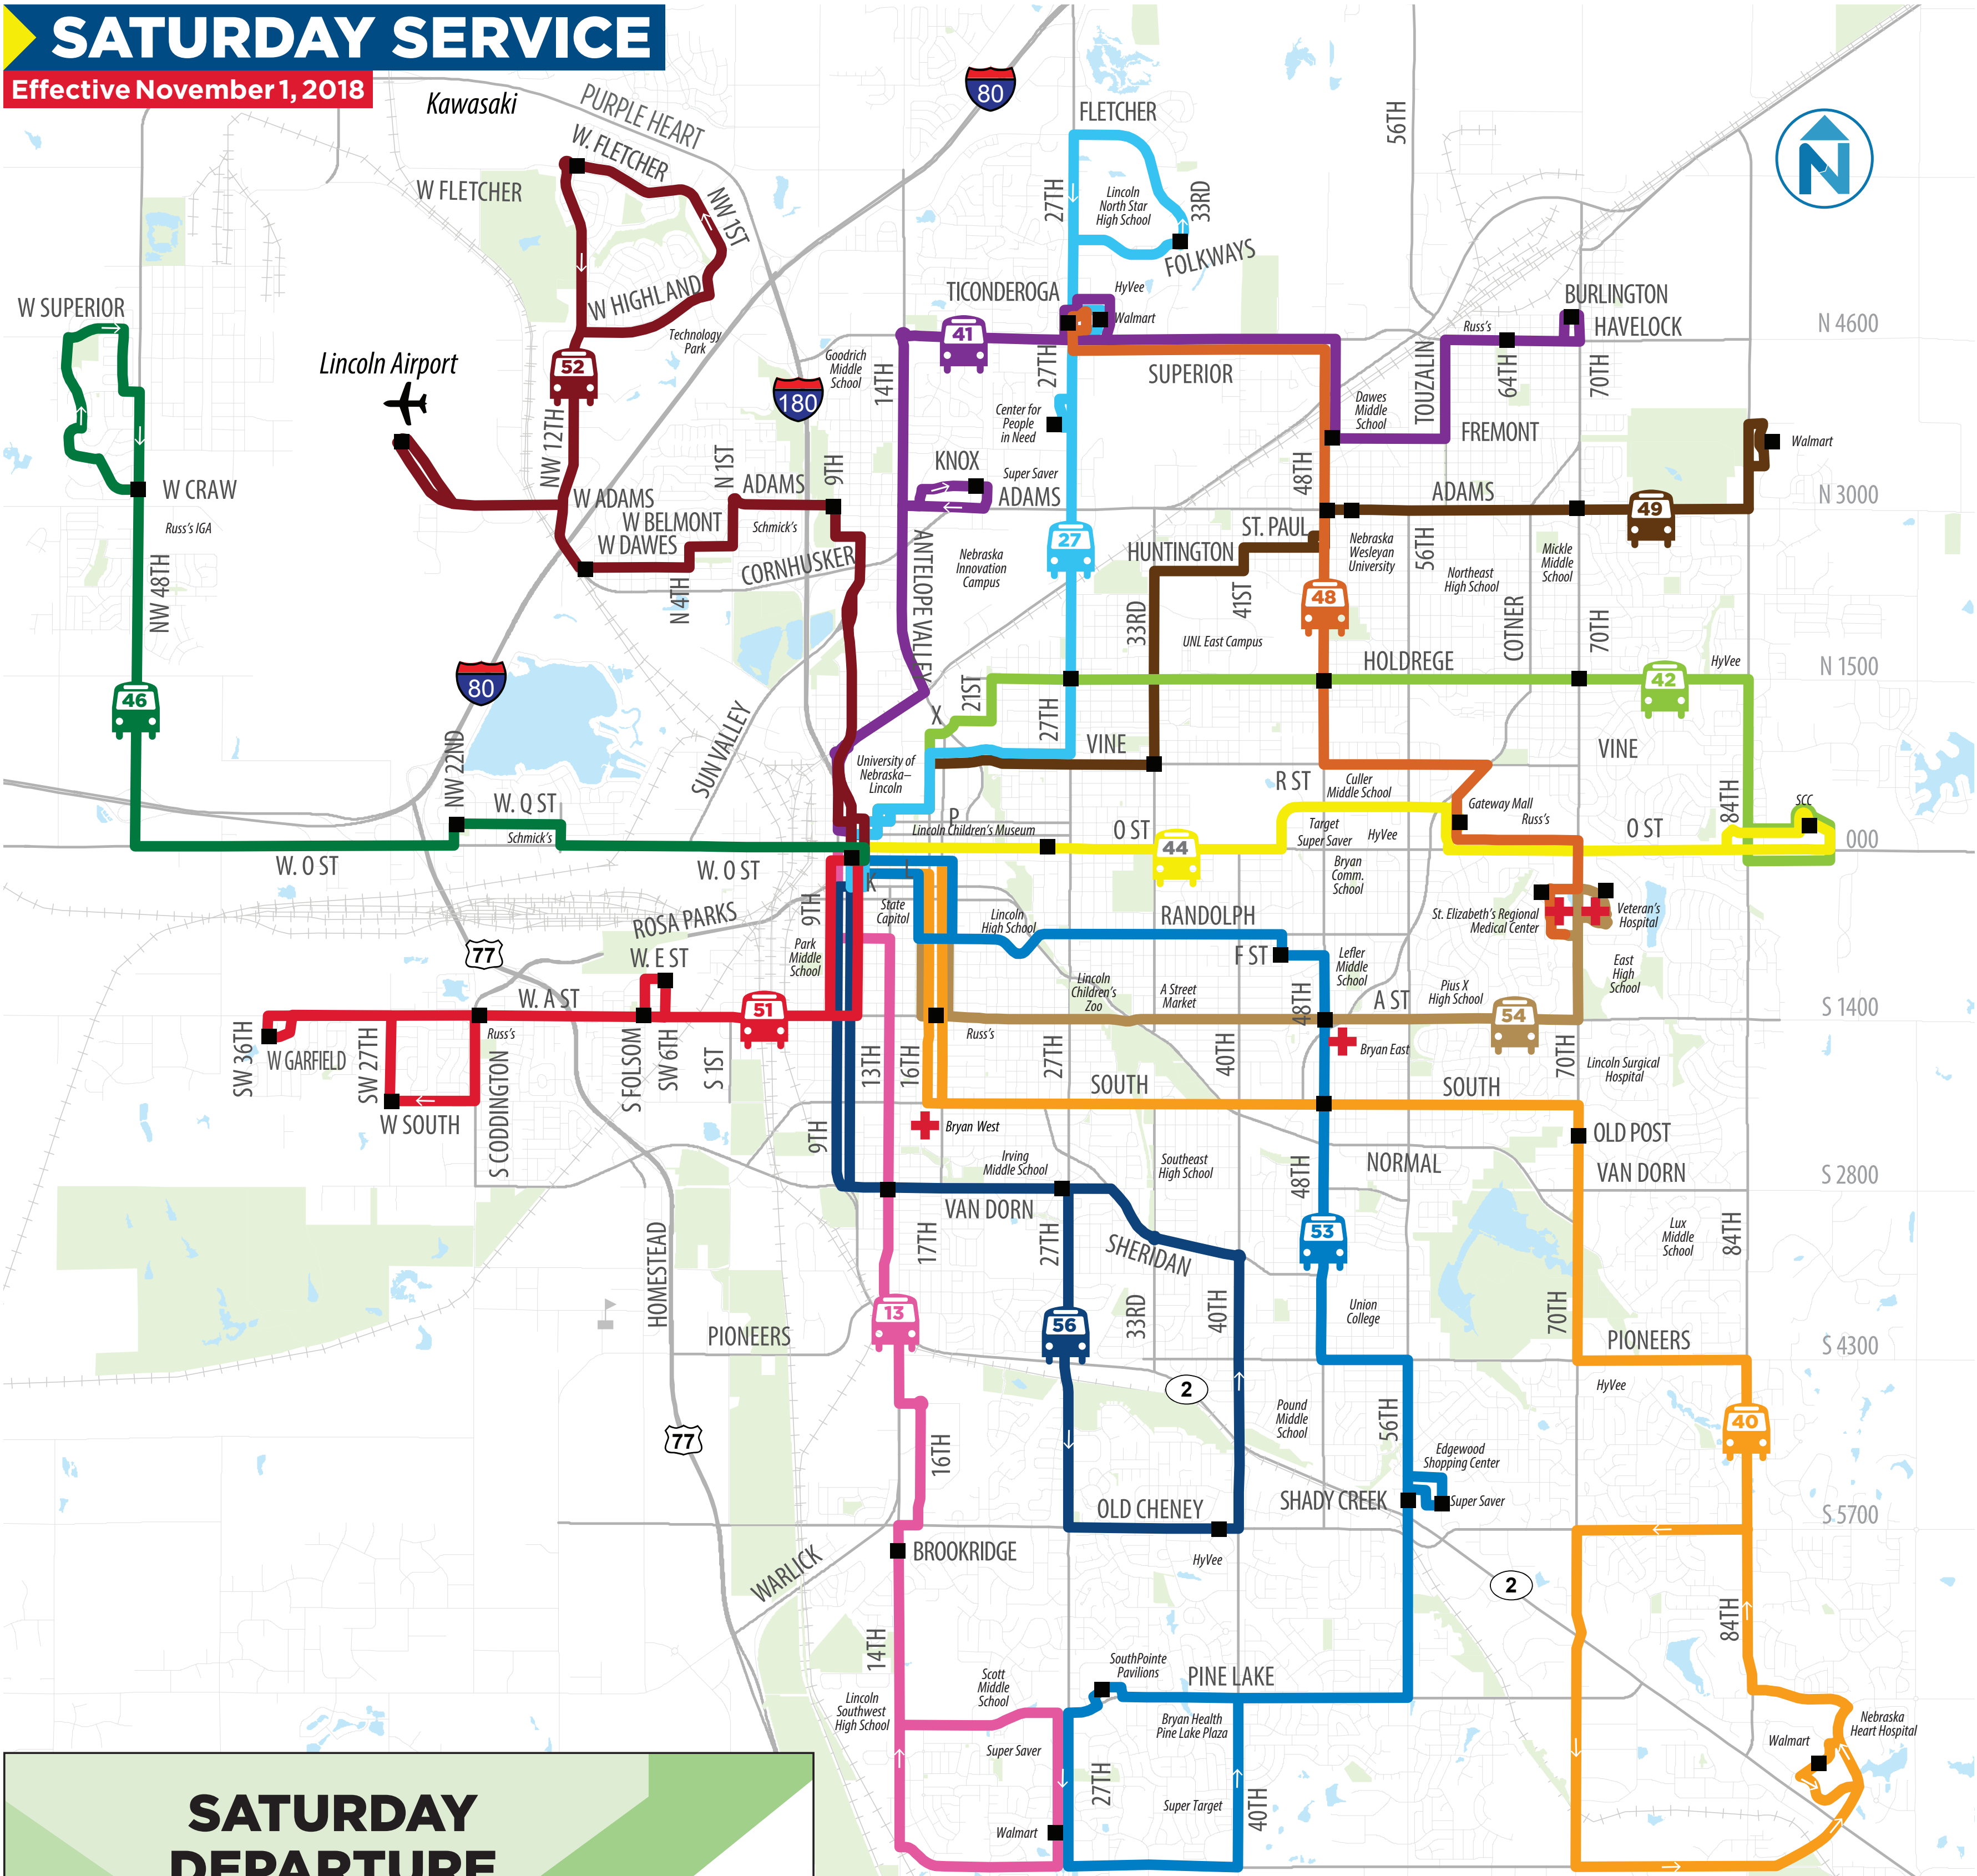

## SATURDAY DEPARTURE TIMES

**STOP 1**  
Route #41 - :40  
Route #54 - :25  
Route #56 - :10

**STOP 2**  
Route #42 - :40  
Route #46 - :40

**STOP 3**  
Route #13 - :10

**STOP 4**  
Route #27 - :10  
Route #51 - :40  
Route #52 - :40

**STOP 5**  
Route #40 - :10  
Route #49 - :55

**STOP 6**  
Route #53 - :10  
Route #44 - :40

**N STREET**

**11th STREET**

**Time Points**  
Time points are estimated arrival and departure times. The locations named on route timetables are time points. They are designated on this map by black squares. For designated bus stops, please see individual route brochures.

- 13** South 13th  
(Interlines with Route #27 at Gold's)
- 27** North 27th  
(Interlines with Route #13 at Gold's)
- 40** Heart Hospital  
(Interlines with Route #42 at Gold's)
- 41** Havelock  
(Interlines with Route #53 at Gold's)
- 42** Bethany  
(Interlines with Route #49 at Gold's)
- 44** O Street  
(Interlines with Route #46 at Gold's)
- 46** Arnold Heights  
(Interlines with Route #44 at Gold's)

- 48** North 48th  
(Interlines with Route #54 at Vet's/St. E's)
- 49** University Place  
(Interlines with Route #40 at Gold's)
- 51** West A Street  
(Interlines with Route #52 at Gold's)
- 52** Gaslight  
(Interlines with Route #51 at Gold's)
- 53** SouthPointe  
(Interlines with Route #41 at Gold's)
- 54** Veterans Hospital  
(Interlines with Route #48 at Vet's/St. E's)
- 56** Sheridan