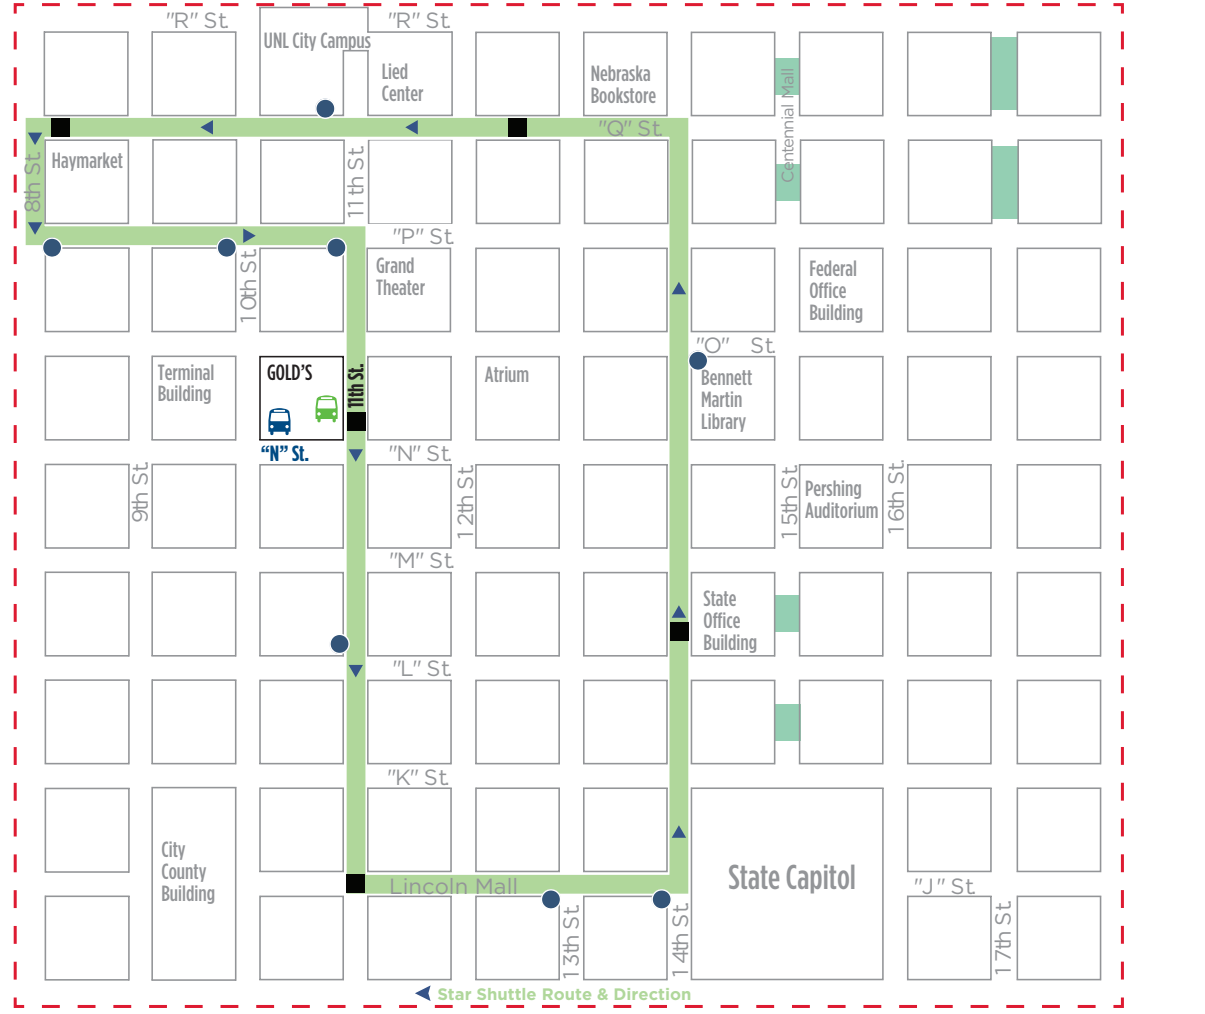

WEEKDAY SERVICE

Effective August 19, 2021

WEEKDAY DEPARTURE TIMES

Peak ONLY
Downtown Trolley loads & unloads on 11th Street side at Stop #3 at :00, :15, :30, :45 - Weekdays ONLY!

STOP	Routes	Times
STOP 1	Route #41 - :10 :40 Route #54 - :25	
STOP 2	Route #42 - :10 :40 Route #46 - :25 :55	
STOP 3	Route #13 - :25 :55 Route #55	
STOP 4	Route #27 - :25 :55 Route #51 - :10 :40 Route #52 - :40	
STOP 5	Route #40 - :10 :40 Route #49 - :25 :55	
STOP 6	Route #53 - :10 :40 Route #44 - :25 :55	

DOWNTOWN ZONE 25¢ 55 Downtown Trolley

Any route operating within these boundaries - - - is 25¢

Time Points

Time points are estimated arrival and departure times. The locations named on route timetables are time points. They are designated on this map by black squares. For designated bus stops, please see individual route brochures.

- 13** South 13th (Interlines with Route #27 at Gold's)
- 27** North 27th (Interlines with Route #13 at Gold's)
- 40** Heart Hospital (Interlines with Route #42 at Gold's)
- 41** Havelock (Interlines with Route #53 at Gold's)
- 42** Bethany (Interlines with Route #49 at Gold's)
- 44** O Street (Interlines with Route #46 at Gold's)
- 46** Arnold Heights (Interlines with Route #44 at Gold's)
- 48** North 48th (Interlines with Route #54 at Vet's/St. E's)
- 49** University Place (Interlines with Route #40 at Gold's)
- 51** West A Street
- 52** Gaslight
- 53** SouthPointe (Interlines with Route #41 at Gold's)
- 54** Veterans Hospital (Interlines with Route #48 at Vet's/St. E's)
- 56** Sheridan