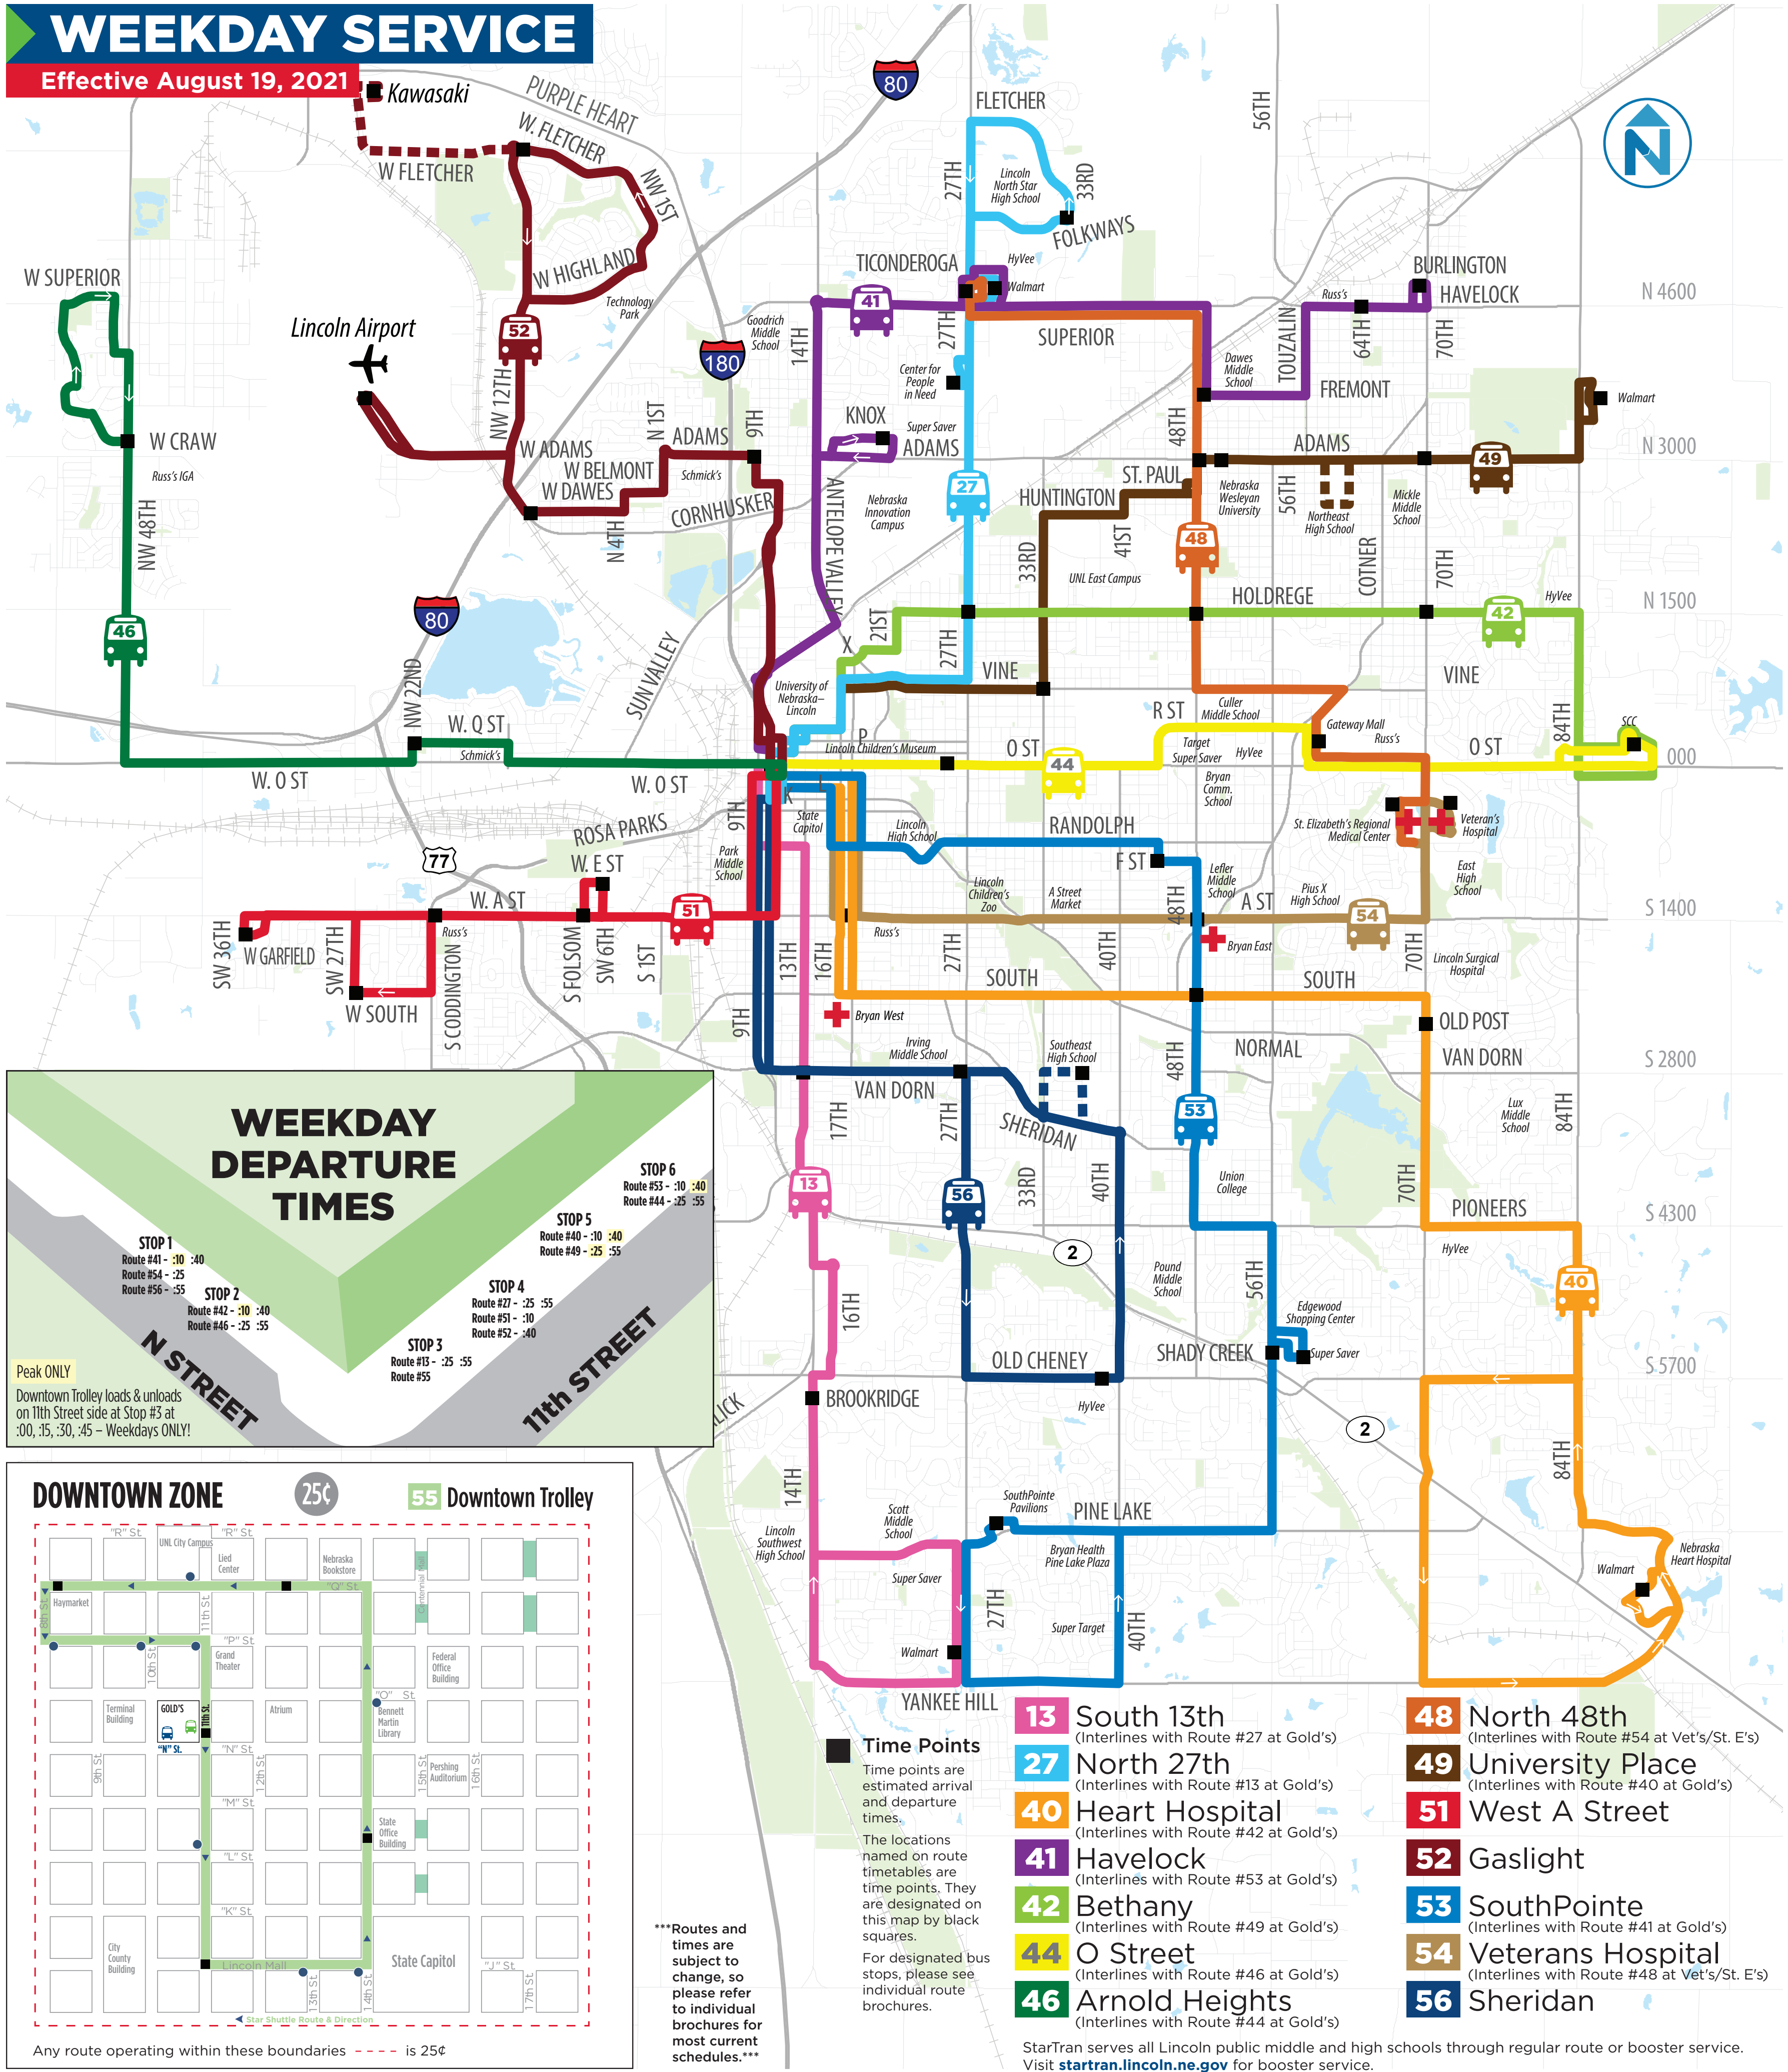

WEEKDAY SERVICE

Effective August 19, 2021

WEEKDAY DEPARTURE TIMES

Peak ONLY
Downtown Trolley loads & unloads on 11th Street side at Stop #3 at :00, :15, :30, :45 - Weekdays ONLY!

STOP	Routes	Times
STOP 1	Route #41 - :10 :40 Route #54 - :25	
STOP 2	Route #42 - :10 :40 Route #46 - :25 :55	
STOP 3	Route #13 - :25 :55 Route #55	
STOP 4	Route #27 - :25 :55 Route #51 - :10 :40 Route #52 - :40	
STOP 5	Route #40 - :10 :40 Route #49 - :25 :55	
STOP 6	Route #53 - :10 :40 Route #44 - :25 :55	

DOWNTOWN ZONE 25¢ 55 Downtown Trolley

Any route operating within these boundaries - - - is 25¢

Time Points

Time points are estimated arrival and departure times. The locations named on route timetables are time points. They are designated on this map by black squares. For designated bus stops, please see individual route brochures.

- 13** South 13th (Interlines with Route #27 at Gold's)
- 27** North 27th (Interlines with Route #13 at Gold's)
- 40** Heart Hospital (Interlines with Route #42 at Gold's)
- 41** Havelock (Interlines with Route #53 at Gold's)
- 42** Bethany (Interlines with Route #49 at Gold's)
- 44** O Street (Interlines with Route #46 at Gold's)
- 46** Arnold Heights (Interlines with Route #44 at Gold's)
- 48** North 48th (Interlines with Route #54 at Vet's/St. E's)
- 49** University Place (Interlines with Route #40 at Gold's)
- 51** West A Street
- 52** Gaslight
- 53** SouthPointe (Interlines with Route #41 at Gold's)
- 54** Veterans Hospital (Interlines with Route #48 at Vet's/St. E's)
- 56** Sheridan