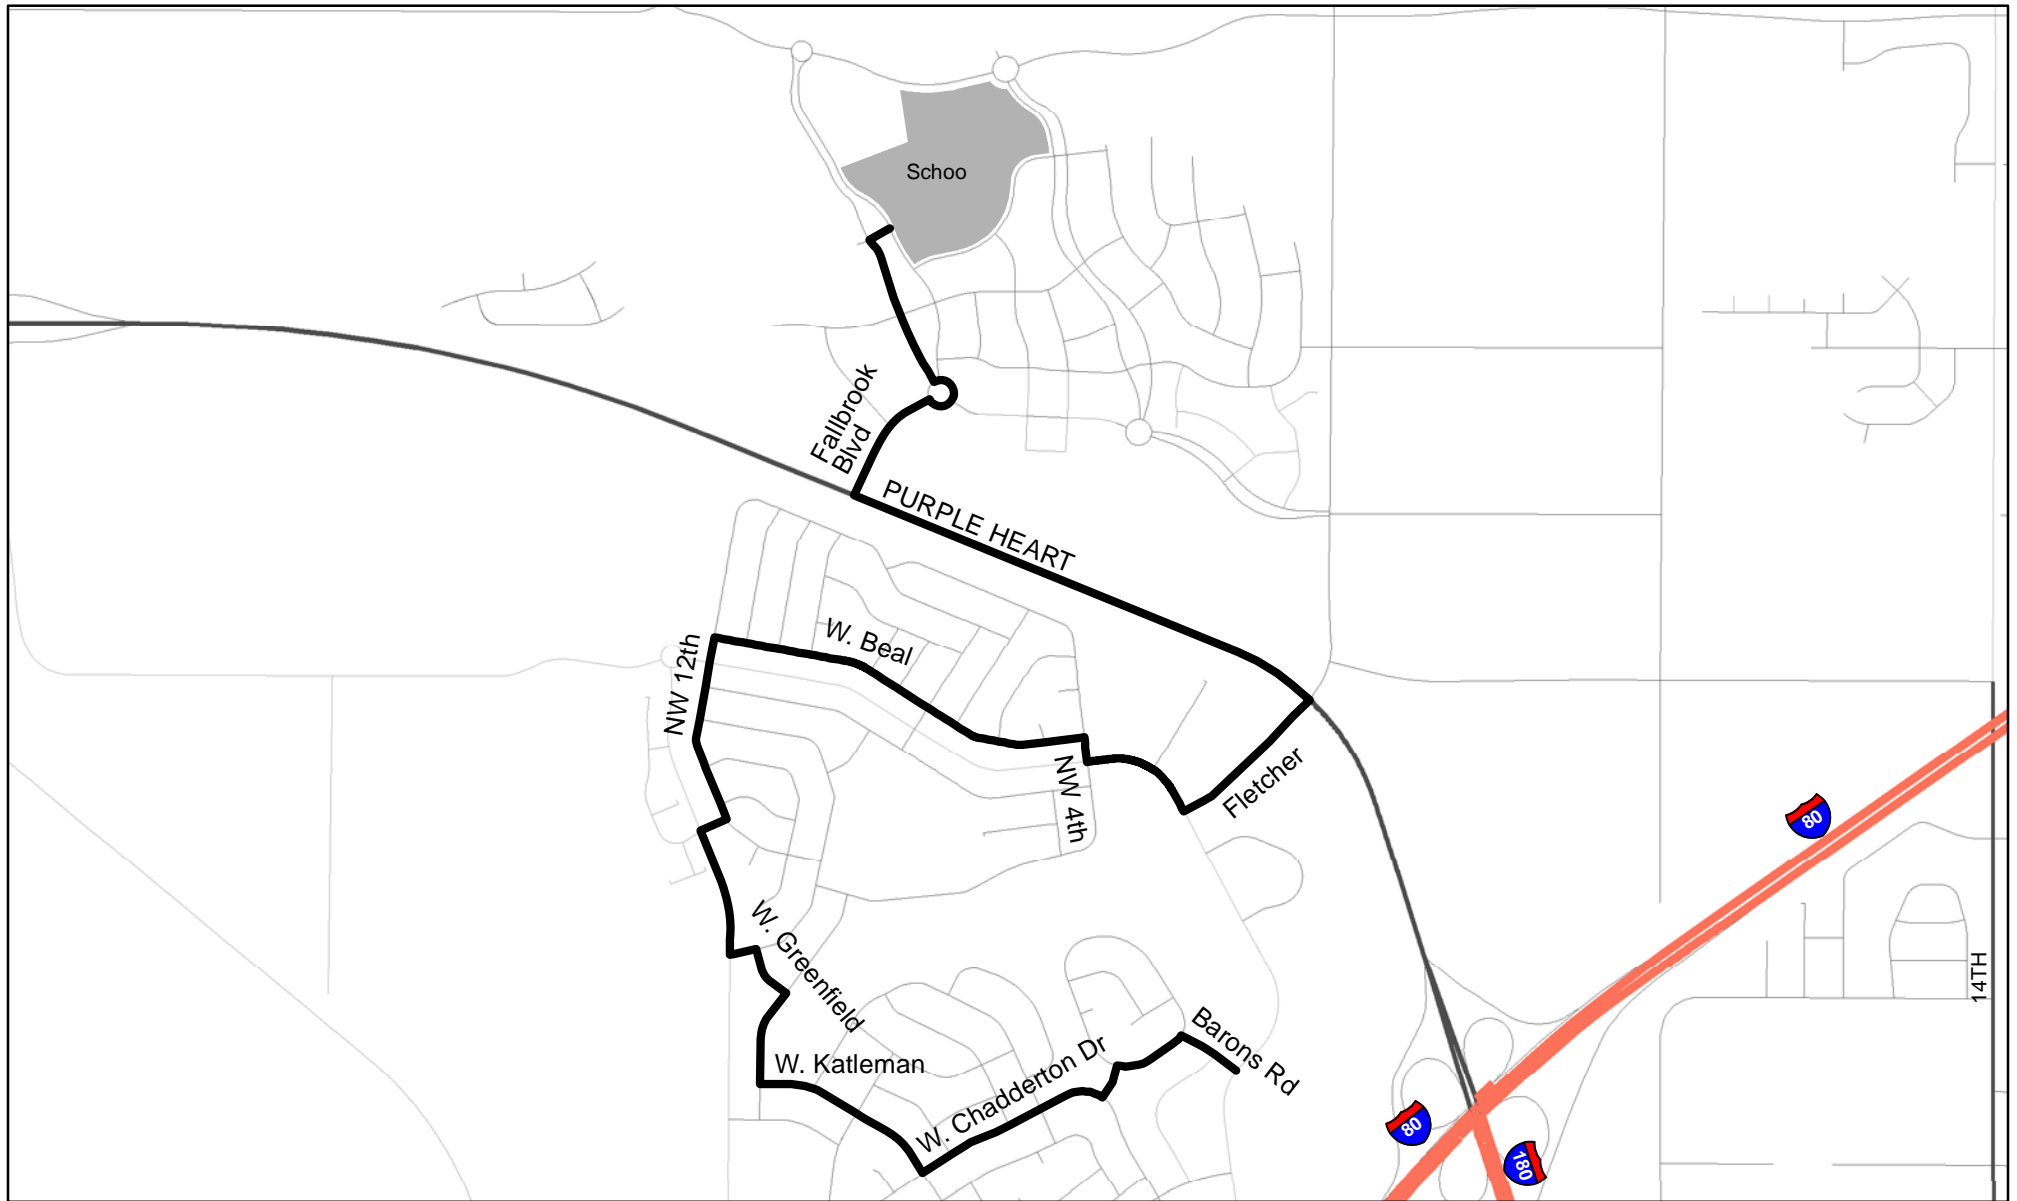

#11: SCHOO MIDDLE SCHOOL - A.M. & P.M.

A.M. Trip
Bus leaves Barons Rd and NW 1st at 7:15 a.m.
Bus arrives at Schoo Middle School at approximately 7:30 a.m.

P.M. Trip
Bus leaves Schoo Middle School at 3:05 p.m.