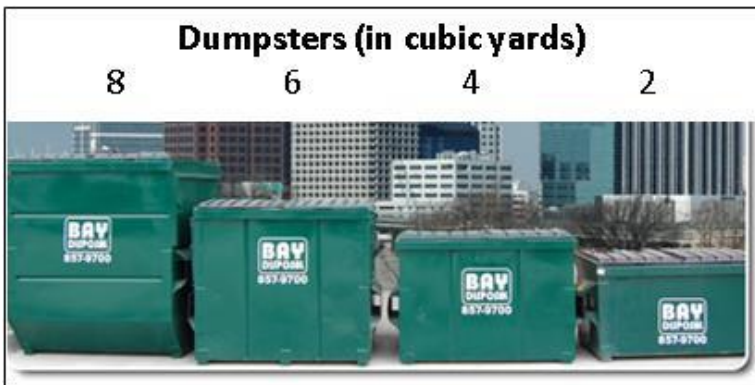

RECYCLING CONTAINER SIZES & VOLUMES

FACT SHEET

IDENTIFY YOUR RECYCLING CONTAINER TYPE AND VOLUME

Roll-carts (in gallons)

35-Gallon Container

Typical Trash Bag Volume

Small bags:	Large bags:
4 gallon (bathroom)	30 gallon
8 gallon (bathroom)	33 gallon
13 gallon (kitchen)	39 gallon
	45 gallon

55 gallon drum (with lid)

18-Gallon Recycling Bin