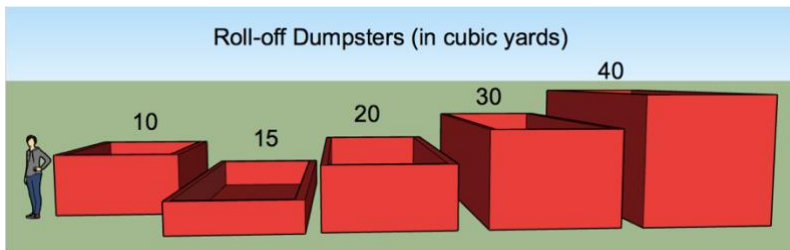

RECYCLING CONTAINER SIZES & VOLUMES

FACT SHEET

IDENTIFY YOUR RECYCLING CONTAINER TYPE AND VOLUME

Roll-carts (in gallons)

35-Gallon Container

Typical Trash Bag Volume

Small bags:	Large bags:
4 gallon (bathroom)	30 gallon
8 gallon (bathroom)	33 gallon
13 gallon (kitchen)	39 gallon
	45 gallon