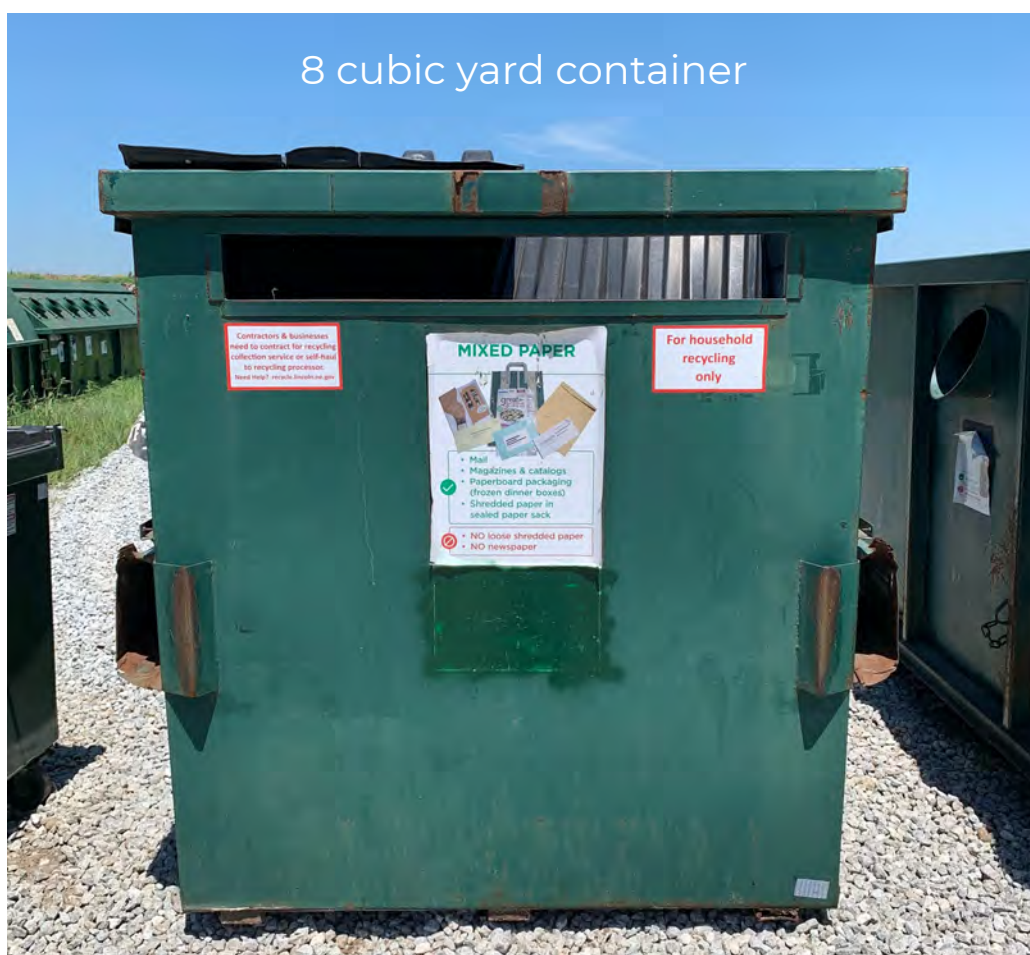

Expanded Consumer Recyclables Collection Sites containers hold an average of more than five times the amount of recyclables that current 8 cubic yard containers hold.

Expanded Consumer Recyclables Collection Sites containers hold an average of more than 15 times the amount of recyclables that current 2 cubic yard containers hold.

Current 2 and 8 cubic yard containers will be retired.

Expanded sites will have 14 to 18 roll off containers at each location.

2 cubic yard container

Expanded sites will only offer roll off containers.

8 cubic yard container