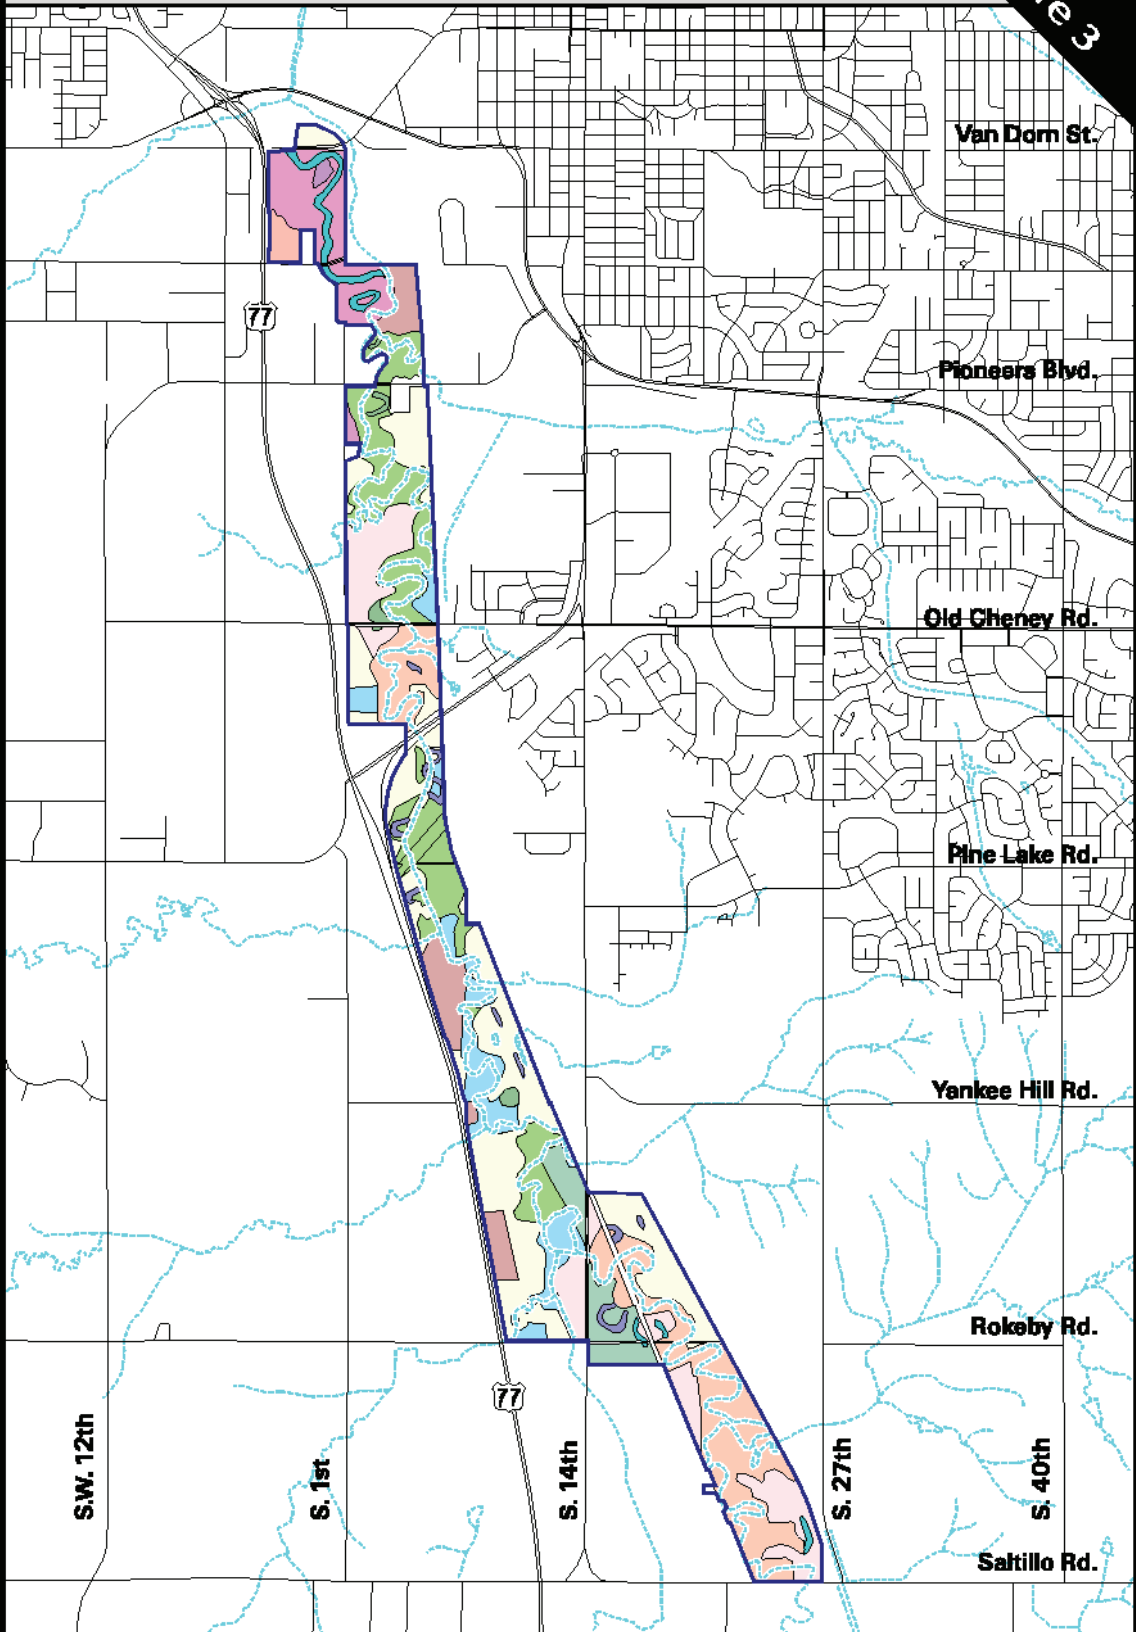

# Plant Community Types In Wilderness Park (Source: EA Ecosystem Report, January 1999)

1 Inch  
equals  
2750  
ft.  
**Figure 3**

**Wilderness Park Study**

### Map Items

- Park Boundary
- - - Streams
- Streets

### Plant Communities

- |   |   |   |
|---|---|---|
| <span style="color: orange;">■</span> Woodland (A-BO-HB-BNH)                | <span style="color: lightblue;">■</span> Old Field-Woodland-Eln+Honey Locust (Ca) | <span style="color: pink;">■</span> Upland Sandstone Prairie (P)      |
| <span style="color: green;">■</span> Reestablished Grassland (B)            | <span style="color: lightgreen;">■</span> BO-HB Woodland (D)                      | <span style="color: lightgreen;">■</span> Silver Maple/Cottonwood (S) |
| <span style="color: yellow;">■</span> Old Field-Brome-Shrub-Cedar (C)       | <span style="color: pink;">■</span> Woodland-Highly Modified (Da-HB-BO)           | <span style="color: blue;">■</span> Wetland-Emergent (We)             |
| <span style="color: orange;">■</span> Old Field-Smooth Brome Grassland (Cb) | <span style="color: lightblue;">■</span> Eln, Scattered BQ, HB, HL (E)            | <span style="color: cyan;">■</span> Wetland-Forested (WF)             |
| <span style="color: red;">■</span> Tree-Shrub Plantings, Old Field (Cf)     | <span style="color: purple;">■</span> Mowed Grass (M)                             |   |

**Legend**

Figure 3