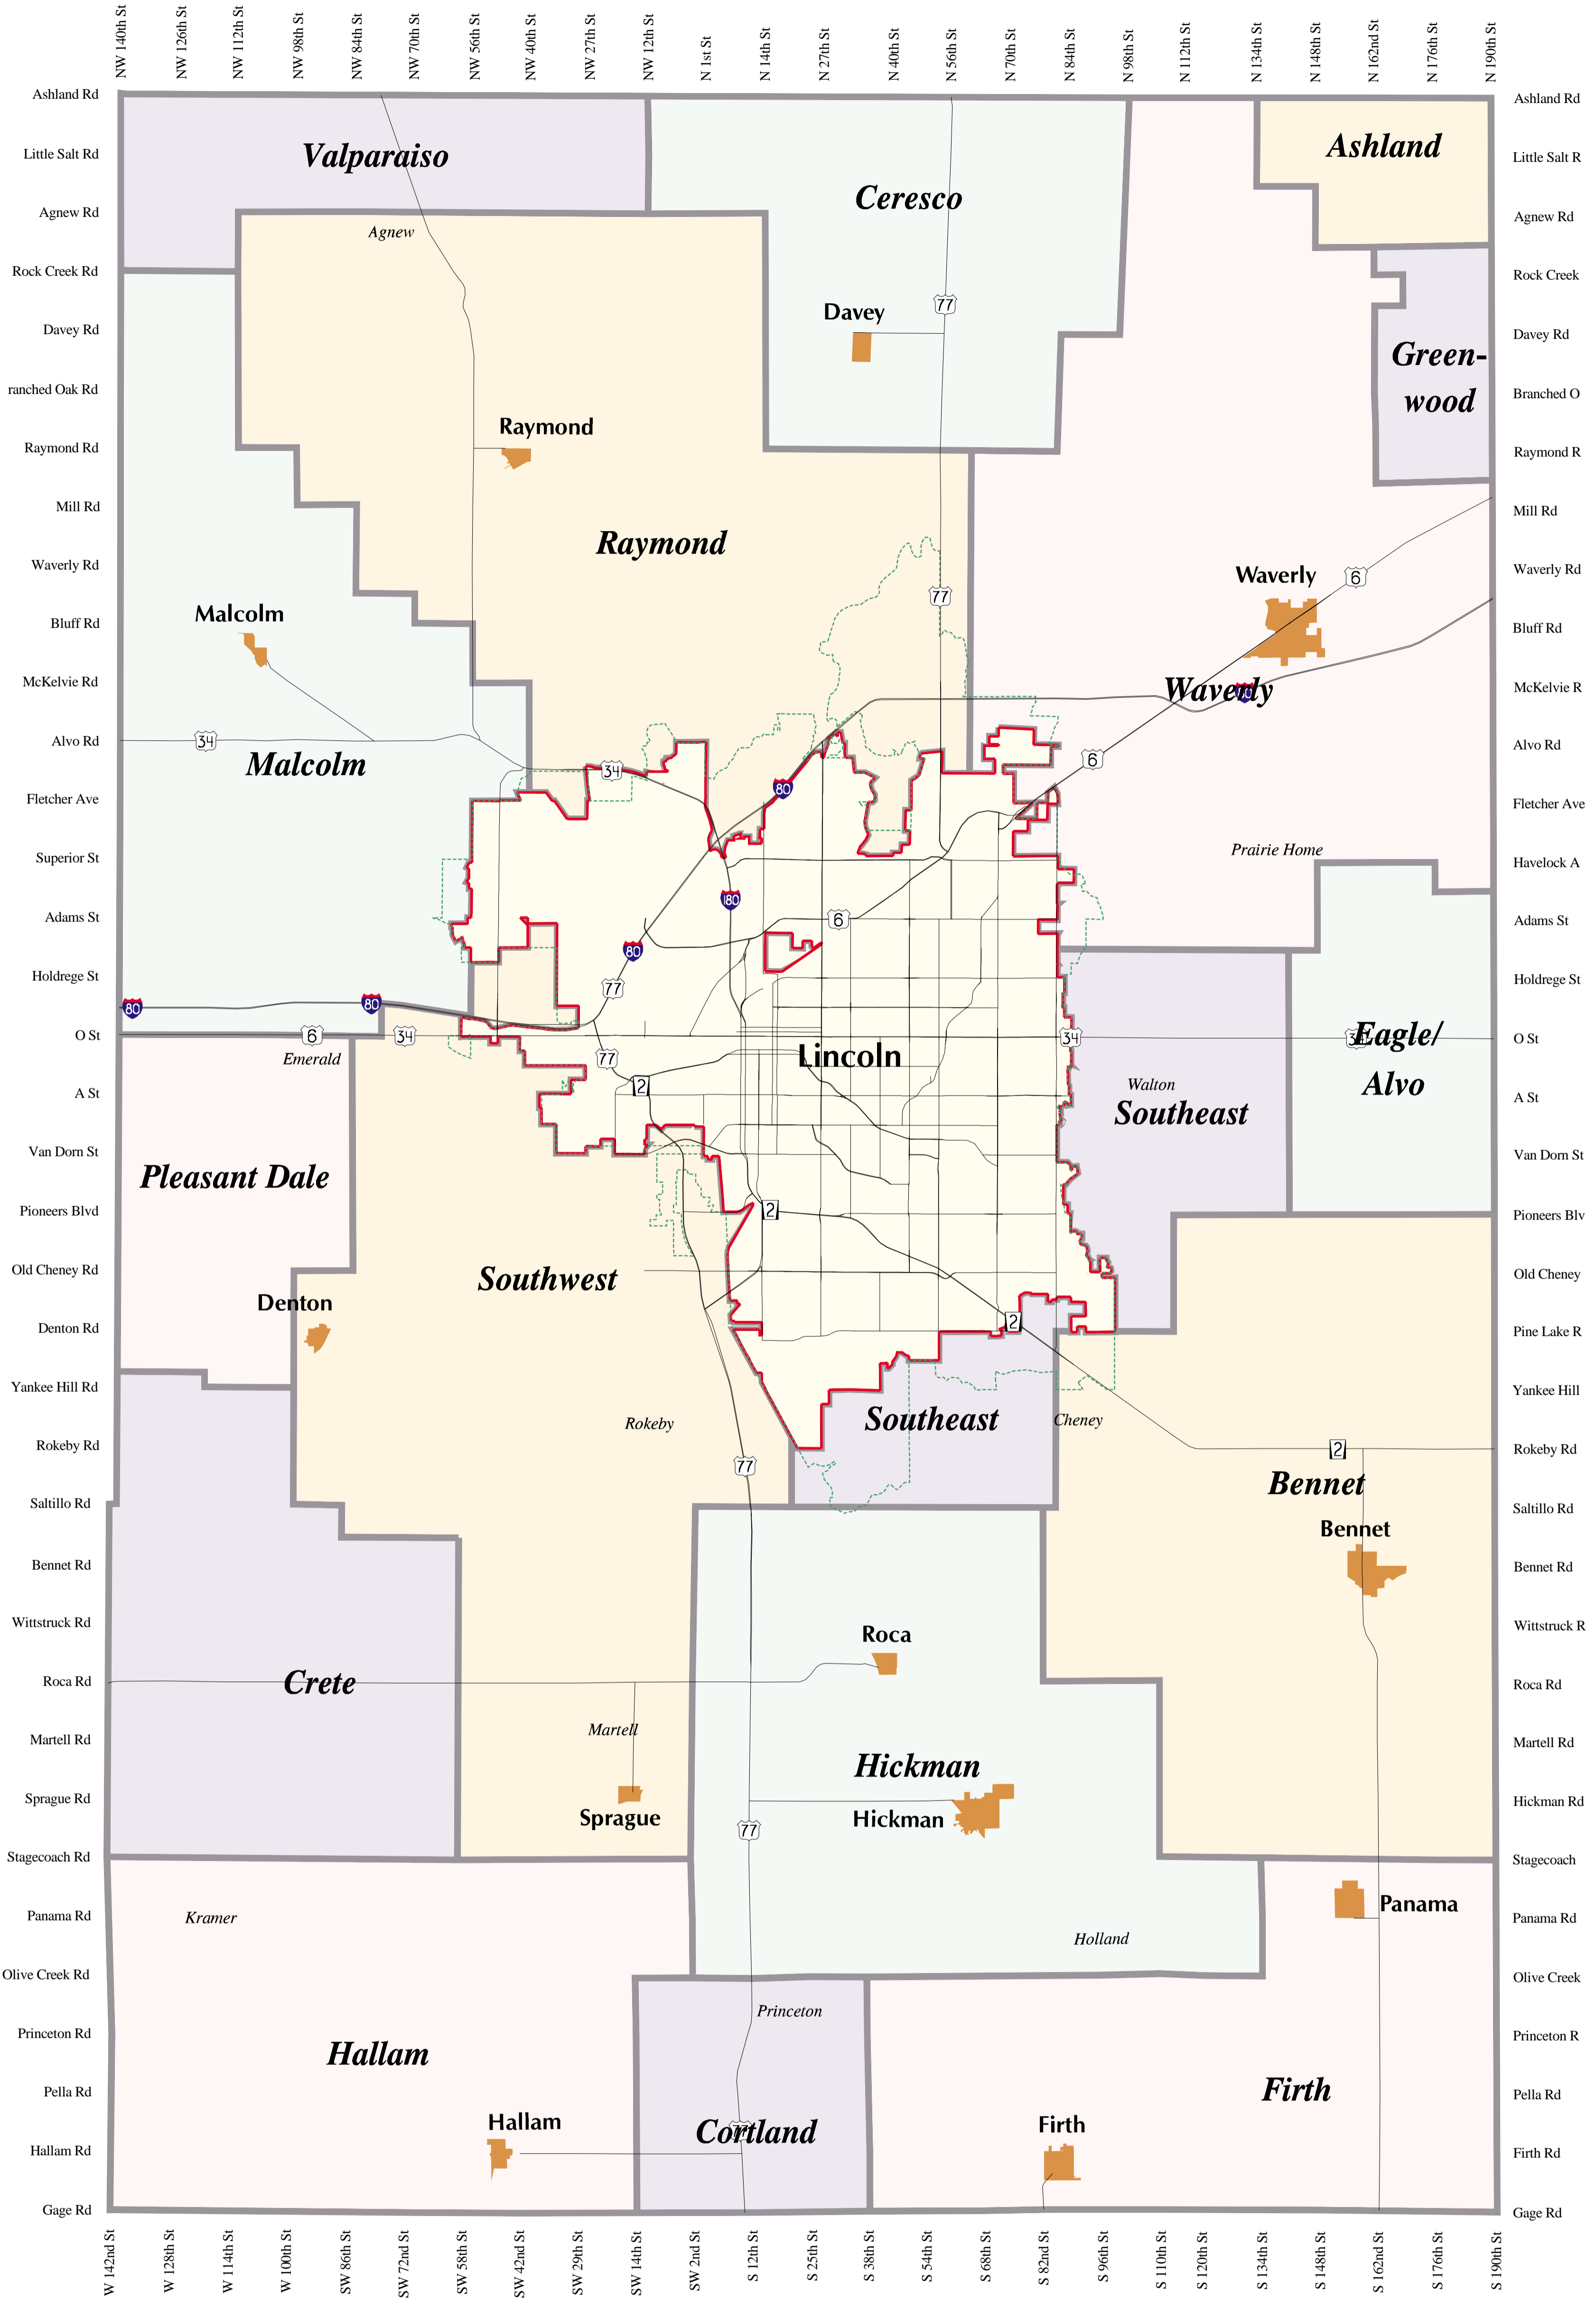

# LANCASTER COUNTY RURAL FIRE DISTRICTS

## LEGEND

- Rural Fire District Boundaries
- Lincoln Corporate Limits (7/01)
- Lincoln Future Service Limit

Incorporated Villages