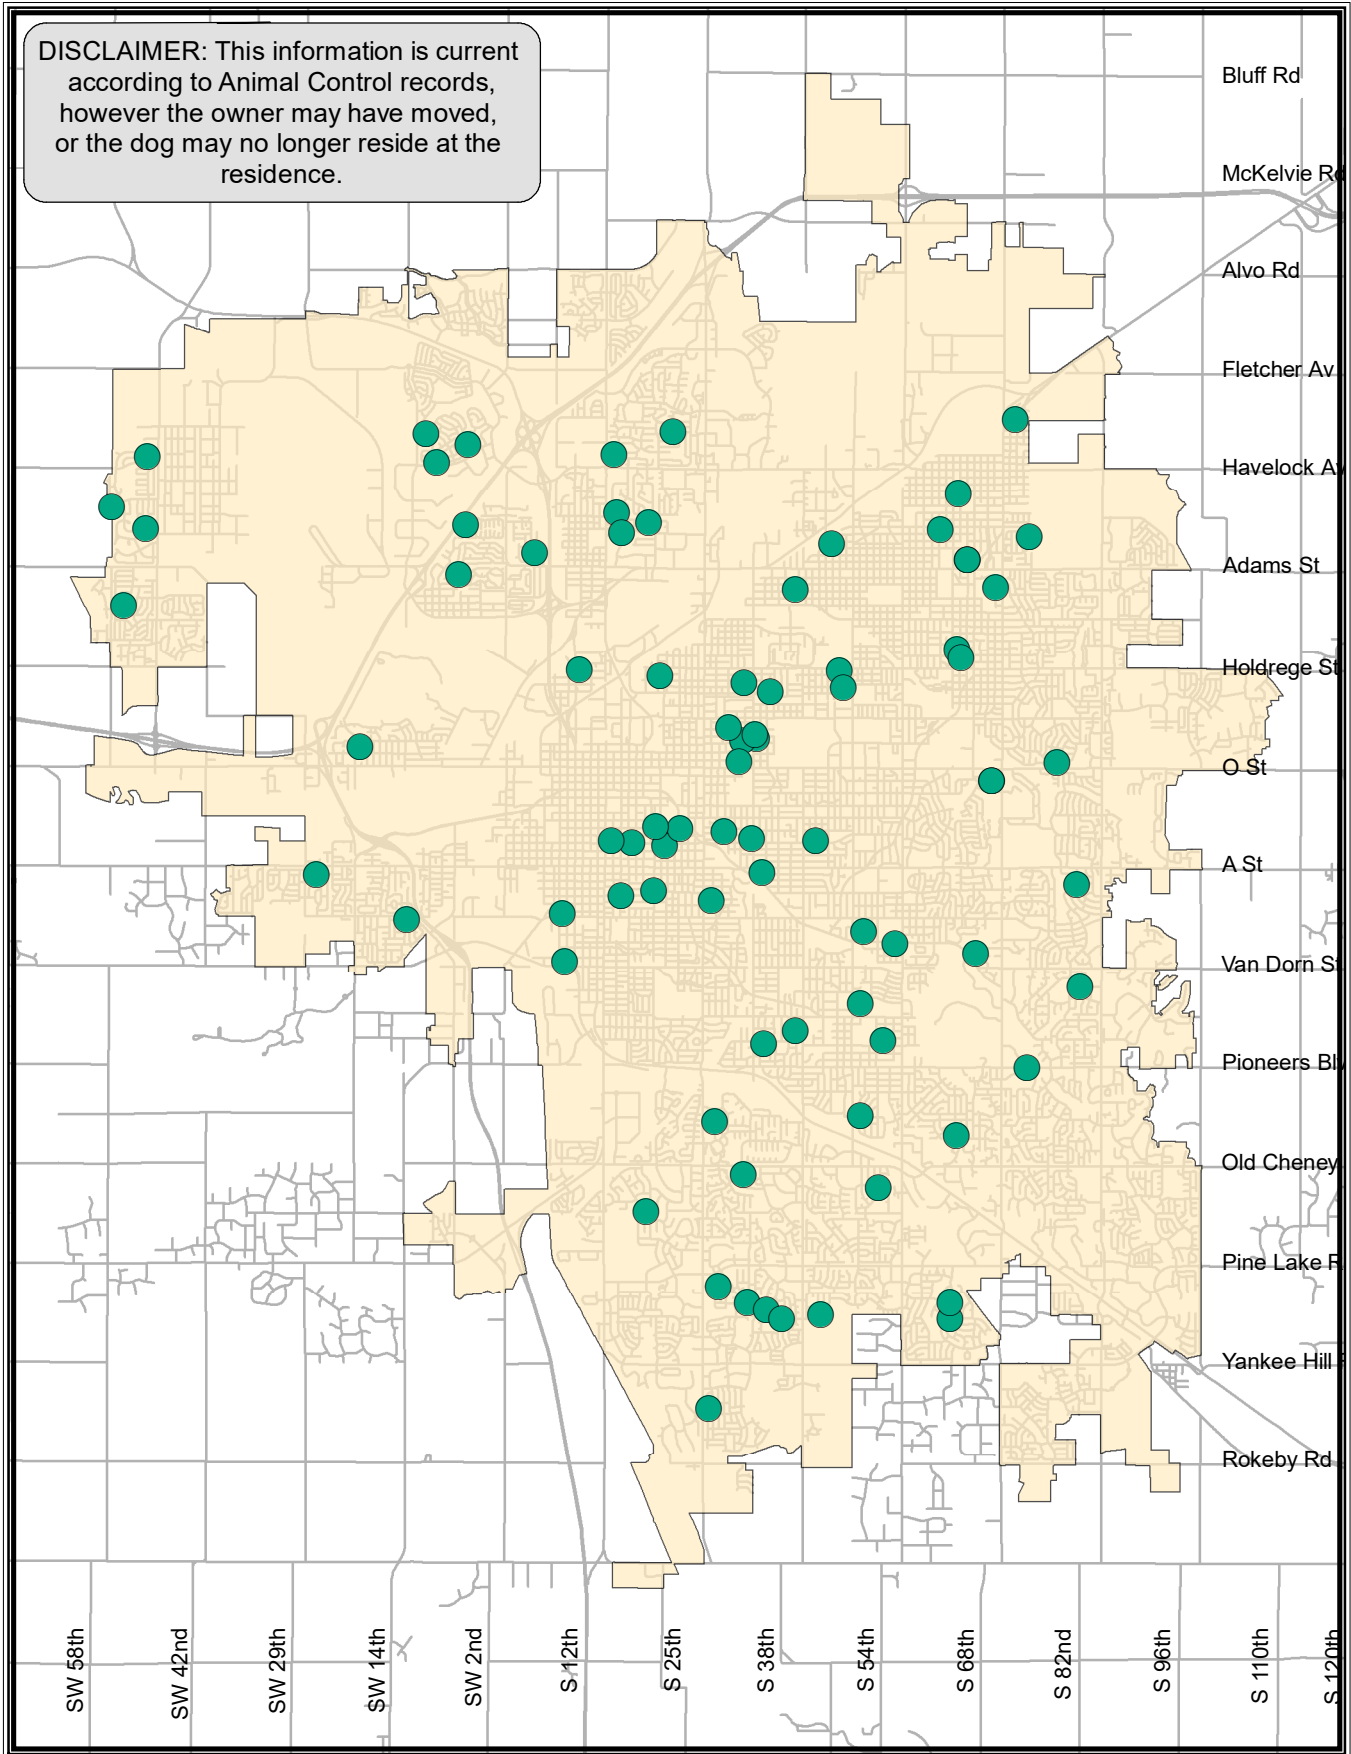

DISCLAIMER: This information is current according to Animal Control records, however the owner may have moved, or the dog may no longer reside at the residence.

Dangerous Dogs 2020

Lincoln-Lancaster County Health Department

Animal Control Division

Dangerous Dogs 2020, N= 81

April 2020 - LLCHD GIS