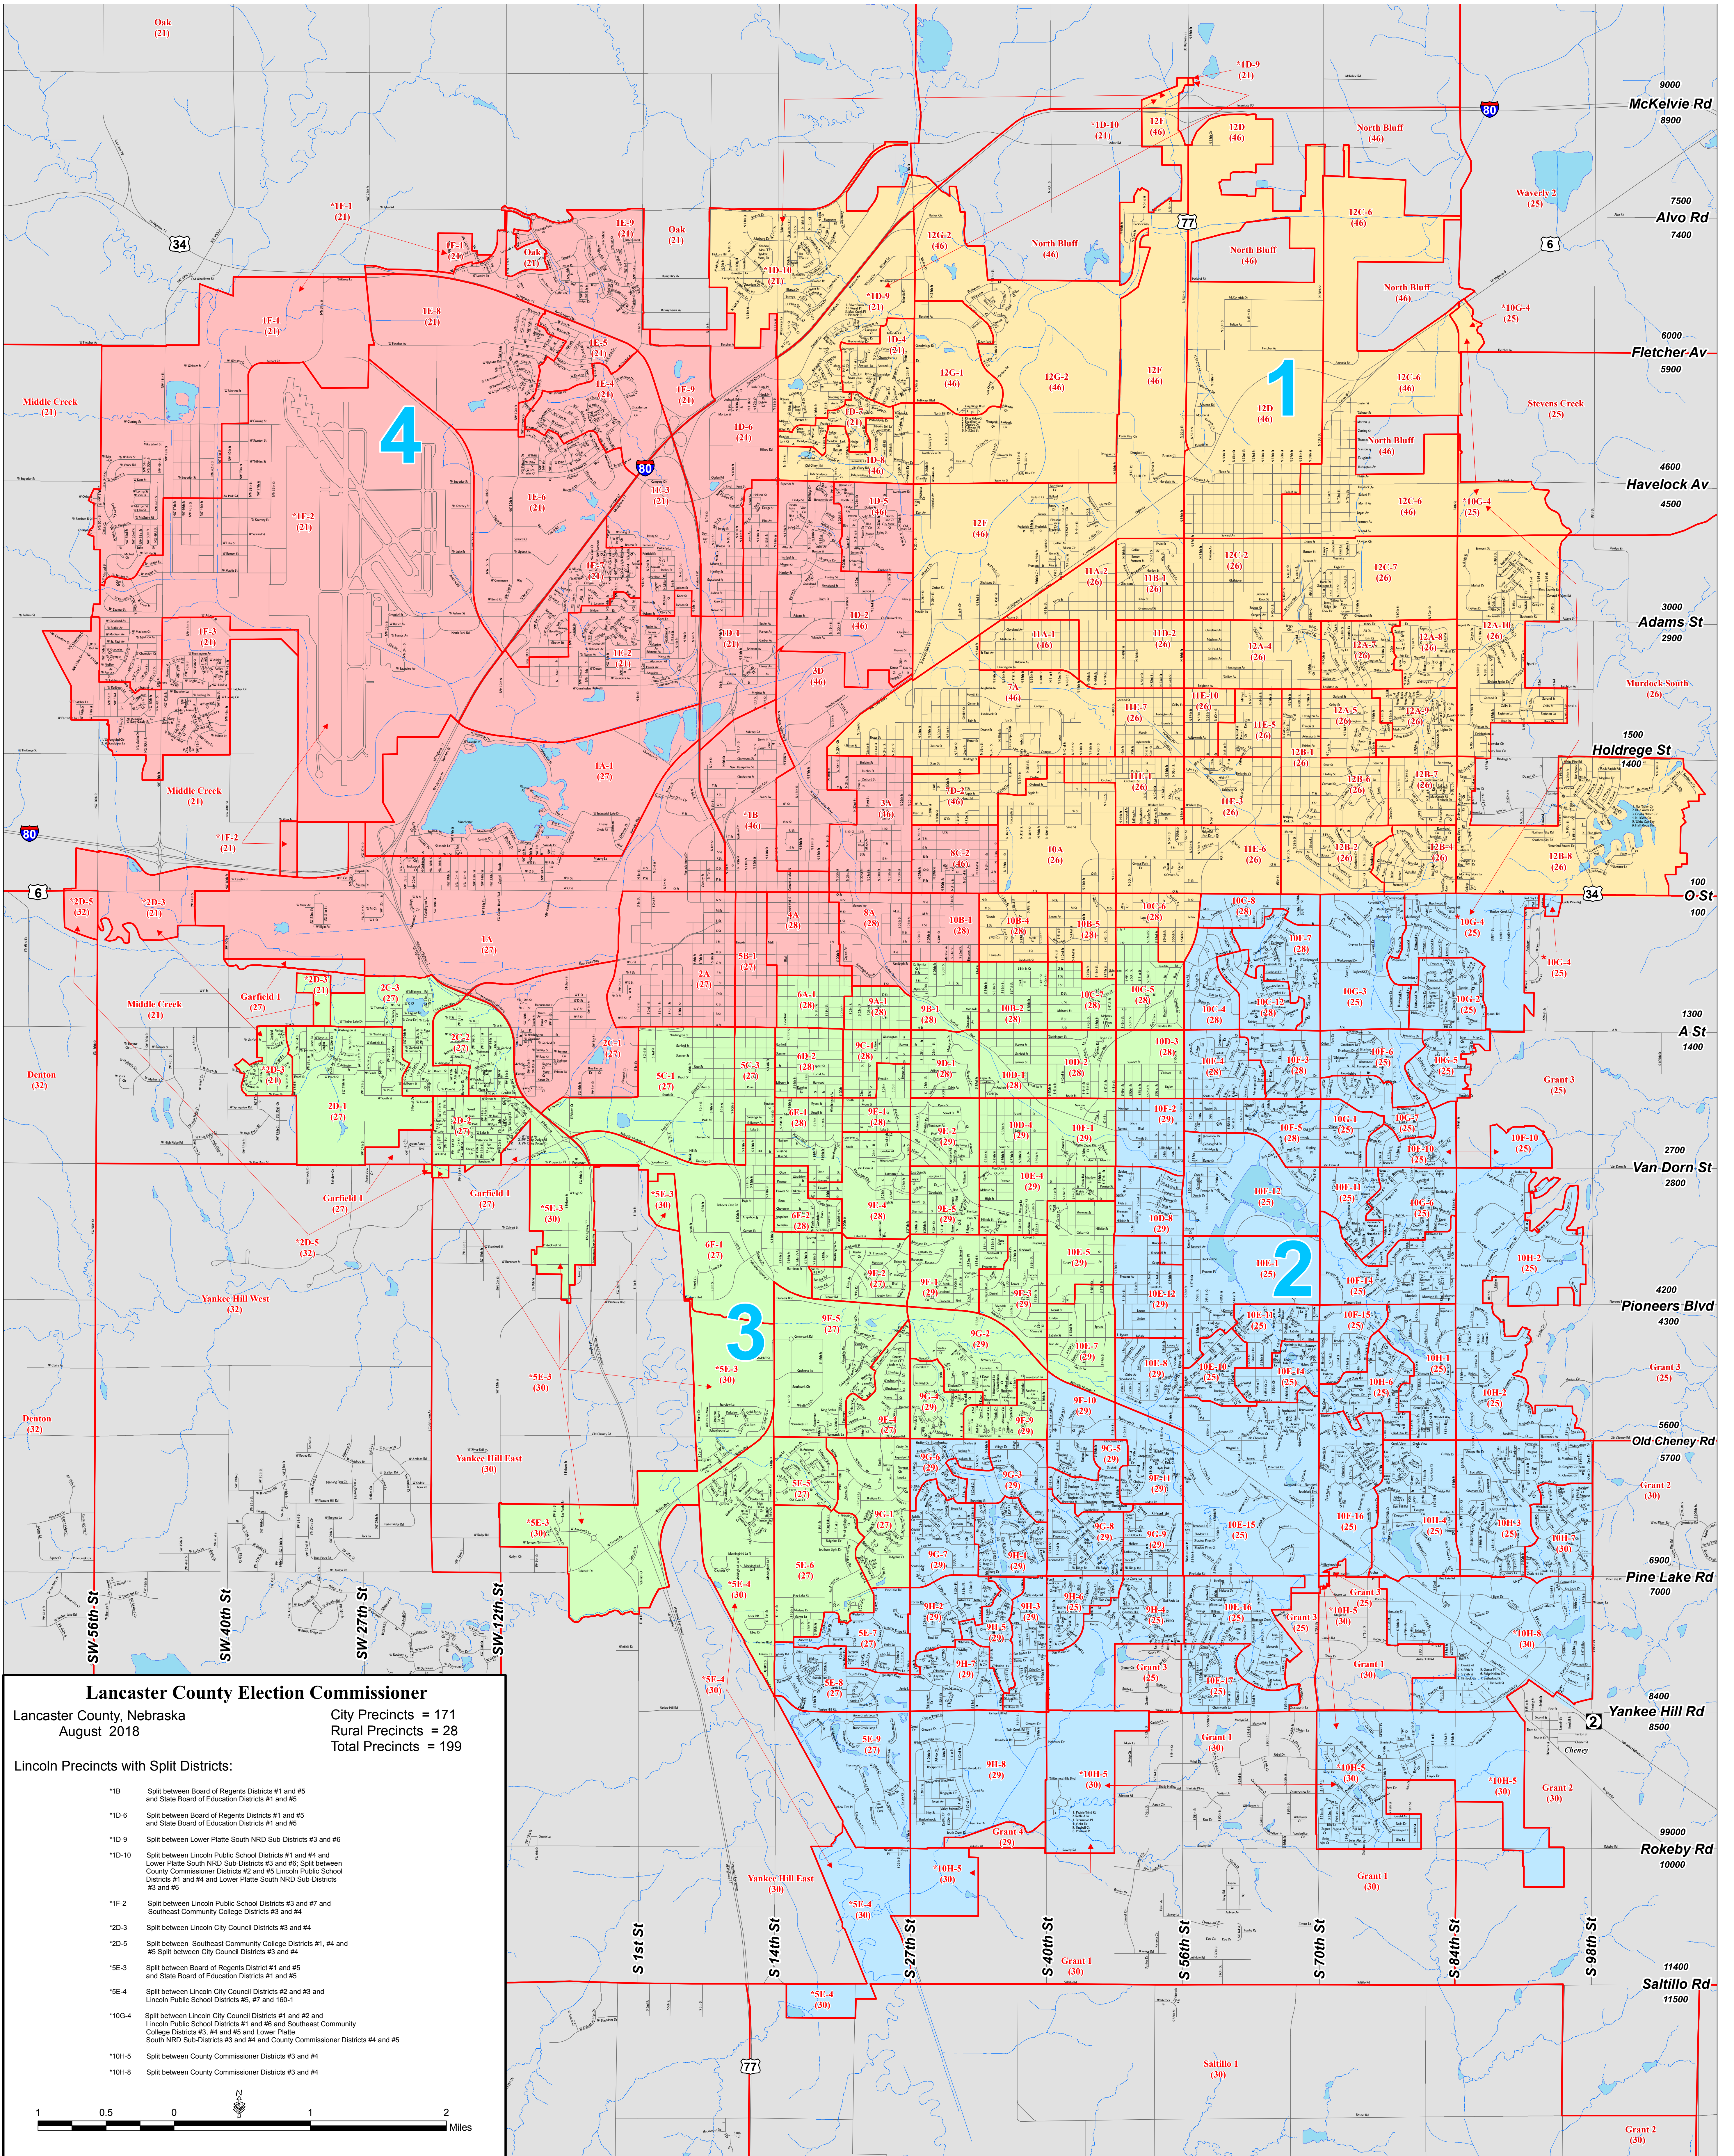

City Council Districts with Voting Precincts

Lancaster County Election Commissioner

Lancaster County, Nebraska
August 2018

City Precincts = 171
Rural Precincts = 28
Total Precincts = 199

Lincoln Precincts with Split Districts: