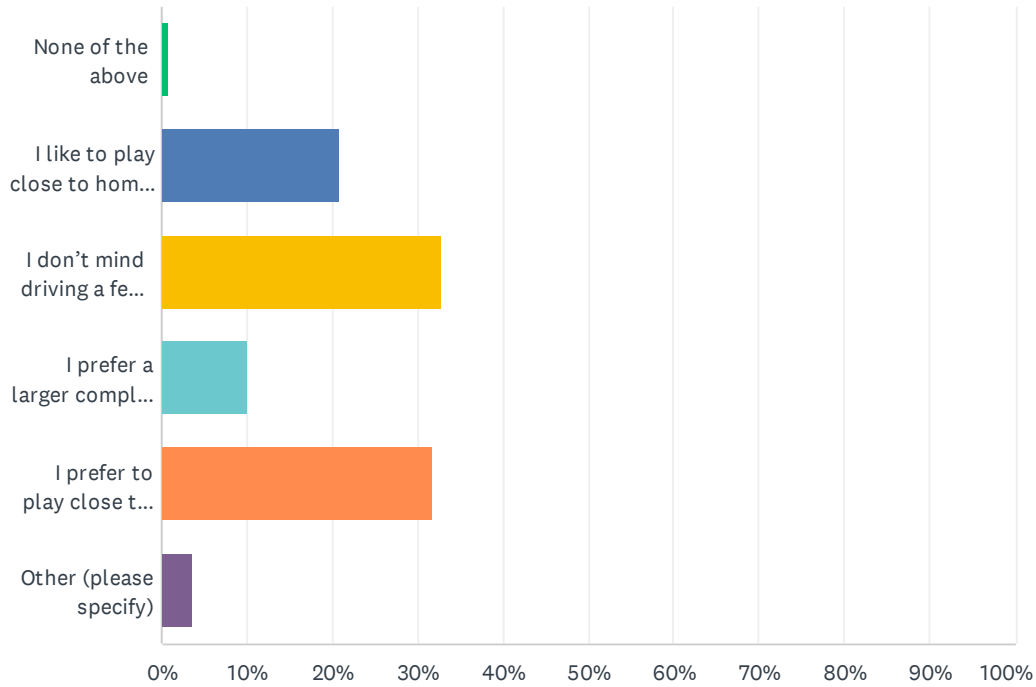

Q6 What part does the proximity of your preferred court location to your home play in your decision to play? (check the one that best applies)

Answered: 1,145 Skipped: 142

ANSWER CHOICES	RESPONSES	
None of the above	0.87%	10
I like to play close to home, within walking or biking distance	20.87%	239
I don't mind driving a few minutes to get there.	32.84%	376
I prefer a larger complex and will drive across town to get there.	10.04%	115
I prefer to play close to home, but I will drive across town for a good court.	31.70%	363
Other (please specify)	3.67%	42
TOTAL		1,145