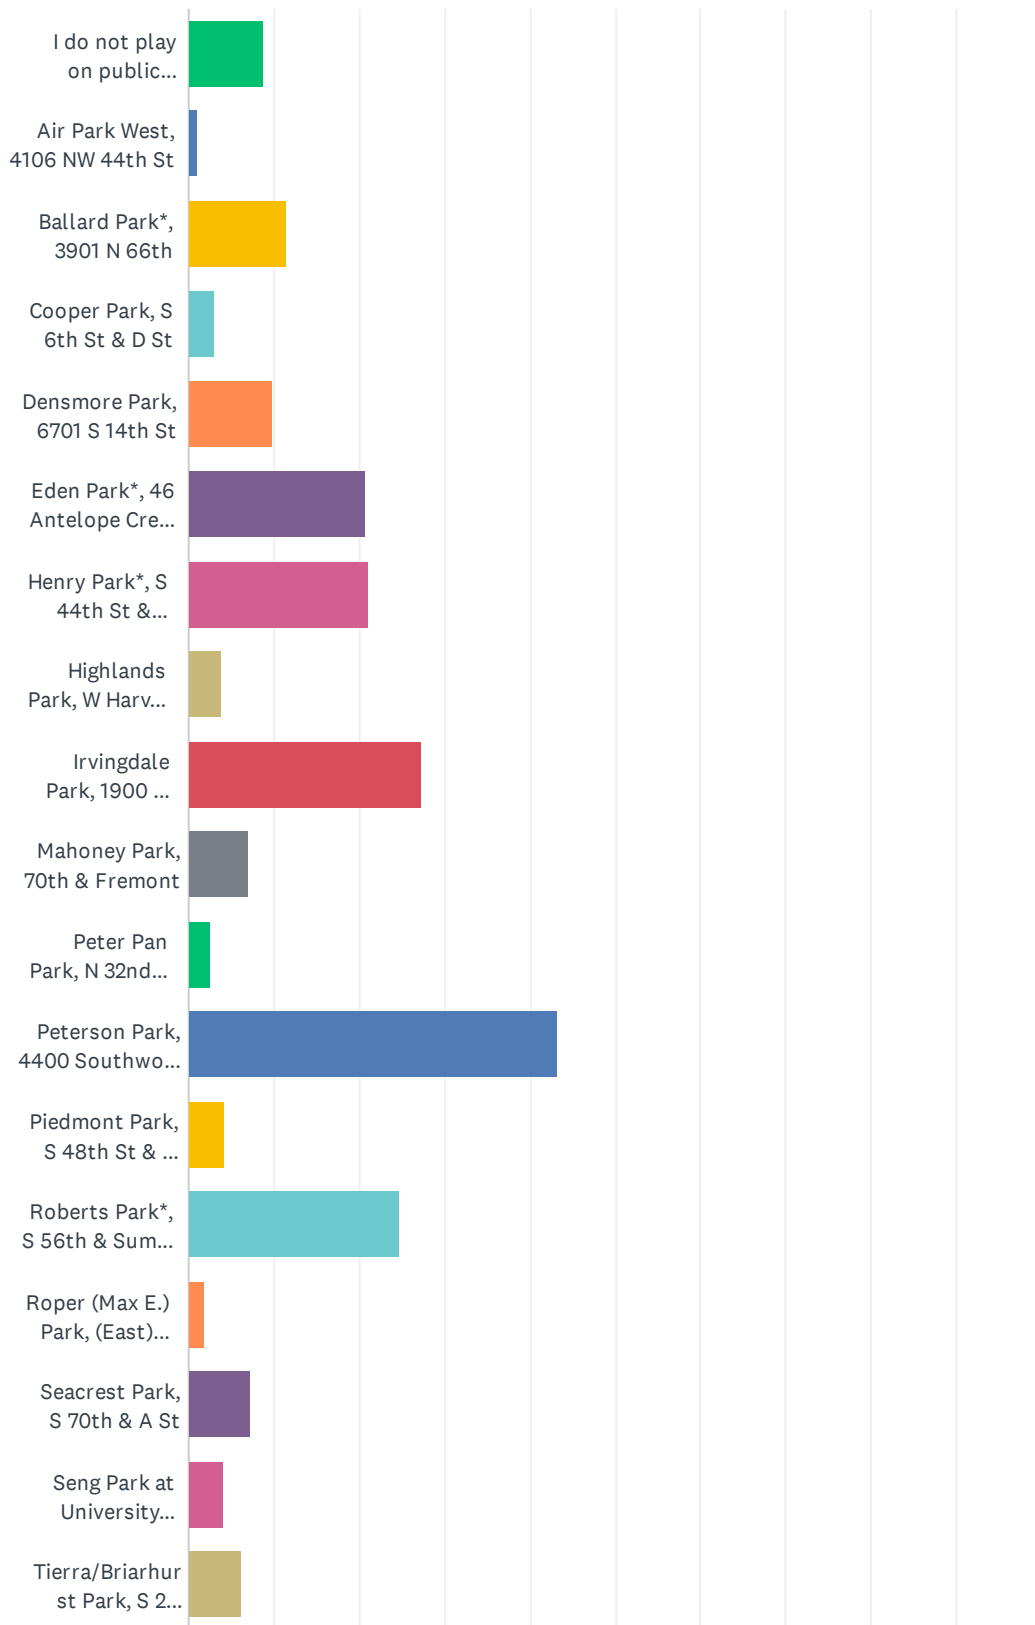

Q4 Where do you typically play? (All that apply)

Answered: 1,145 Skipped: 142

ANSWER CHOICES	RESPONSES	
At a public court in a City Park	79.04%	905
At the Woods Tennis Center	35.37%	405
On a court at a private club	24.80%	284
On my own or a friend's court	8.56%	98
On the court in my housing development or apartment complex	2.45%	28
On a court at my school/university/place of employment	14.85%	170
Other (please specify)	17.55%	201
Total Respondents: 1,145		

Q5 If you play on courts in a public park, in which park do you most often play? (select all that apply)

Answered: 1,107 Skipped: 180

Lincoln Parks & Recreation Racket Sports Community Survey

ANSWER CHOICES	RESPONSES	
I do not play on public courts.	8.67%	96
Air Park West, 4106 NW 44th St	0.99%	11
Ballard Park*, 3901 N 66th	11.47%	127
Cooper Park, S 6th St & D St	2.98%	33
Densmore Park, 6701 S 14th St	9.76%	108
Eden Park*, 46 Antelope Creek Rd	20.69%	229
Henry Park*, S 44th St & Prescott Ave	21.14%	234
Highlands Park, W Harvest Dr	3.88%	43
Irvingdale Park, 1900 Van Dorn St	27.19%	301
Mahoney Park, 70th & Fremont	7.14%	79
Peter Pan Park, N 32nd & W St	2.62%	29
Peterson Park, 4400 Southwood Drive	43.27%	479
Piedmont Park, S 48th St & S Cotner Blvd	4.34%	48
Roberts Park*, S 56th & Sumner St	24.75%	274
Roper (Max E.) Park, (East), N 8th & Judson St	1.90%	21
Seacrest Park, S 70th & A St	7.23%	80
Seng Park at University Place*, N 49th & Garland St	3.97%	44
Tierra/Briarhurst Park, S 27th & Tierra	6.14%	68
Tyrrell Park, N 67th St & Baldwin Ave	1.17%	13
UPCO Park, N 40th & Adams St	2.53%	28
Total Respondents: 1,107		