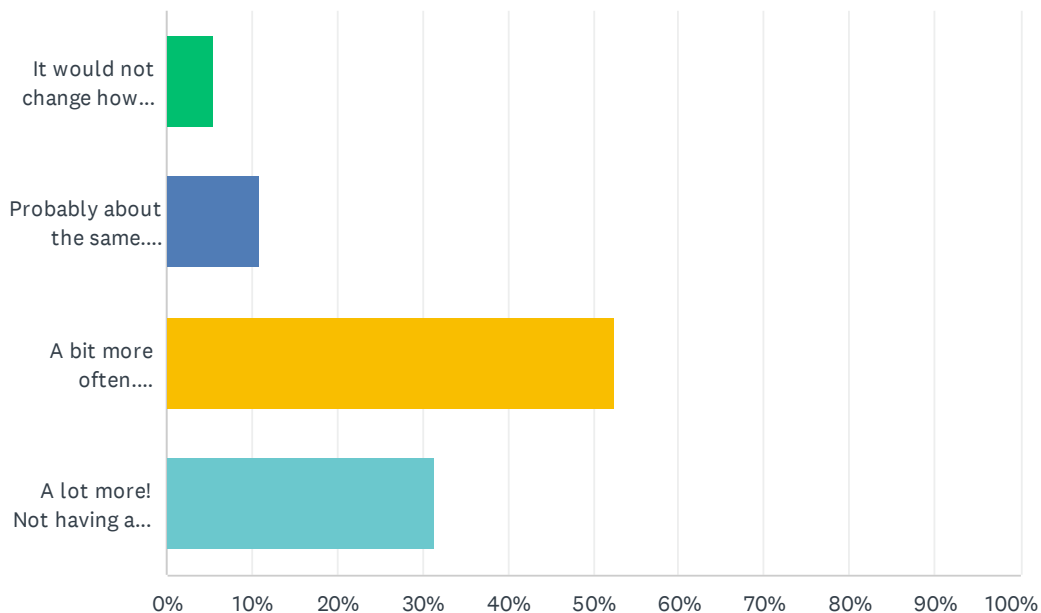

Q8 If more public courts were available, how often would you play? (choose one)

Answered: 1,125 Skipped: 162

ANSWER CHOICES	RESPONSES	
It would not change how often I play.	5.51%	62
Probably about the same. Availability of court time is not a factor.	10.84%	122
A bit more often. Increased court availability would make it more convenient.	52.36%	589
A lot more! Not having a court to play on is the biggest factor in the frequency of play for me.	31.29%	352
TOTAL		1,125