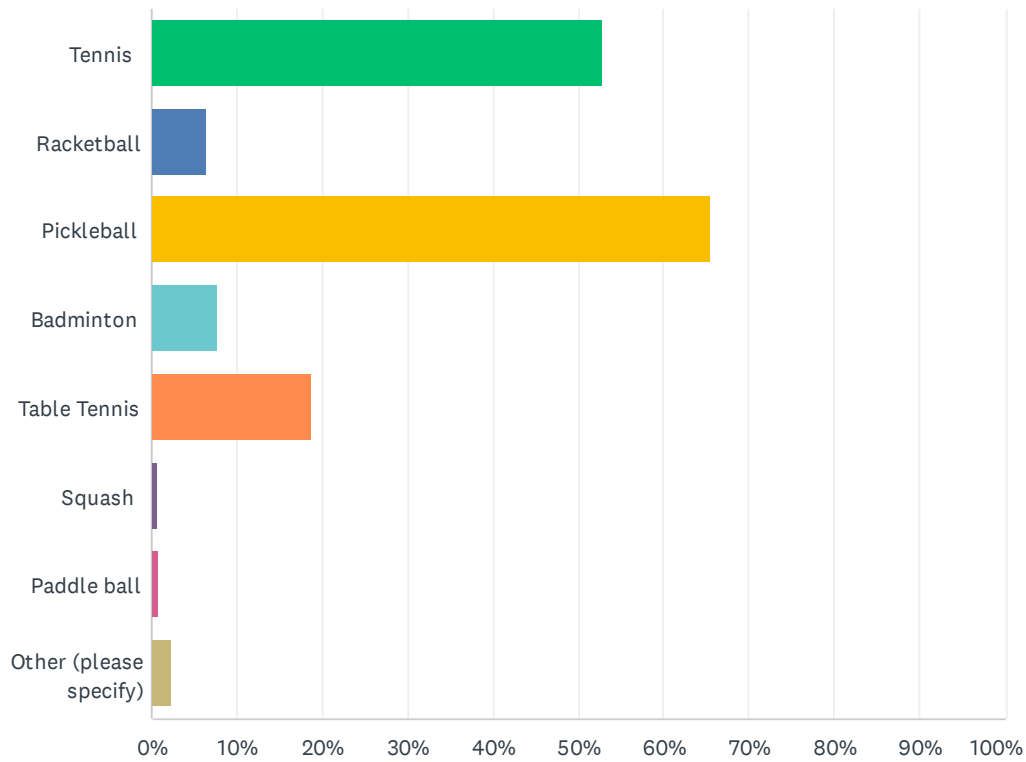

Q1 Do you play any racket sports?

Answered: 1,287 Skipped: 0

ANSWER CHOICES	RESPONSES	
Yes	94.17%	1,212
No	5.83%	75
TOTAL		1,287

Q2 What racket sports do you play? (Check all that apply)

Answered: 1,149 Skipped: 138

ANSWER CHOICES	RESPONSES	
Tennis	52.83%	607
Racketball	6.44%	74
Pickleball	65.45%	752
Badminton	7.57%	87
Table Tennis	18.80%	216
Squash	0.61%	7
Paddle ball	0.78%	9
Other (please specify)	2.35%	27
Total Respondents: 1,149		