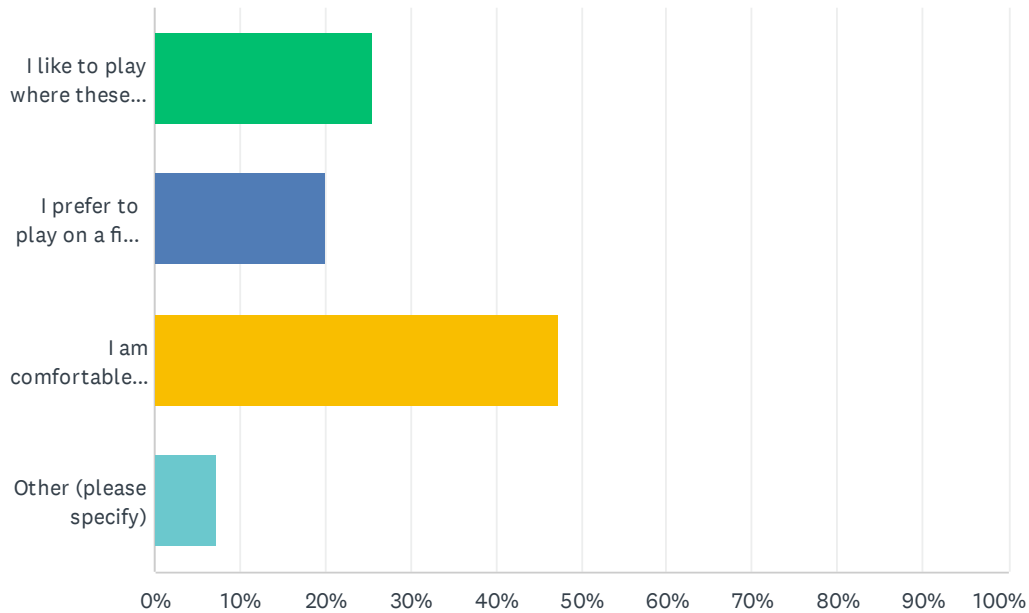

Q9 What times and days would you prefer to play? (Choose up to three)

Answered: 1,132 Skipped: 155

ANSWER CHOICES	RESPONSES	
Weekend mornings are my favorite.	32.24%	365
Weekend afternoons are the best for me.	27.92%	316
Early weekday mornings before work or school.	21.73%	246
Over my lunch hour during the week.	5.83%	66
In the early evening during the week.	38.52%	436
Evenings after the day's activities are done are best for me.	27.39%	310
I would play anytime someone is up for a match!	43.02%	487
Total Respondents: 1,132		

Q10 Some courts have designated procedures in place (such as putting your paddle/racket in a specific spot) to accommodate multiple players. What part does this play in your court choice?

Answered: 1,122 Skipped: 165