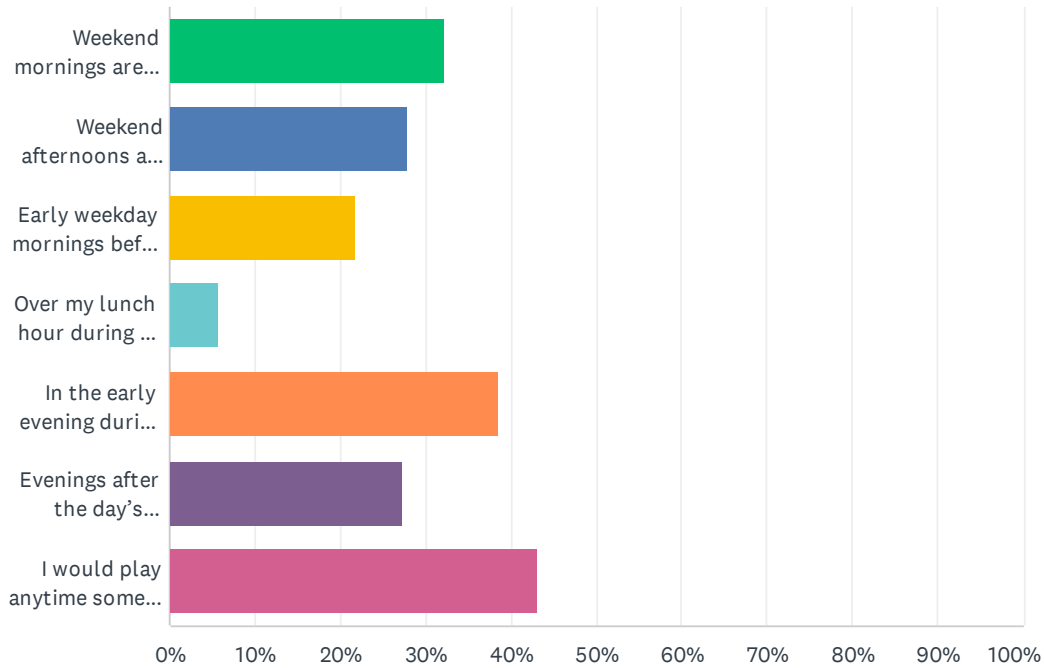

Q9 What times and days would you prefer to play? (Choose up to three)

Answered: 1,132 Skipped: 155

ANSWER CHOICES	RESPONSES	
Weekend mornings are my favorite.	32.24%	365
Weekend afternoons are the best for me.	27.92%	316
Early weekday mornings before work or school.	21.73%	246
Over my lunch hour during the week.	5.83%	66
In the early evening during the week.	38.52%	436
Evenings after the day's activities are done are best for me.	27.39%	310
I would play anytime someone is up for a match!	43.02%	487
Total Respondents: 1,132		