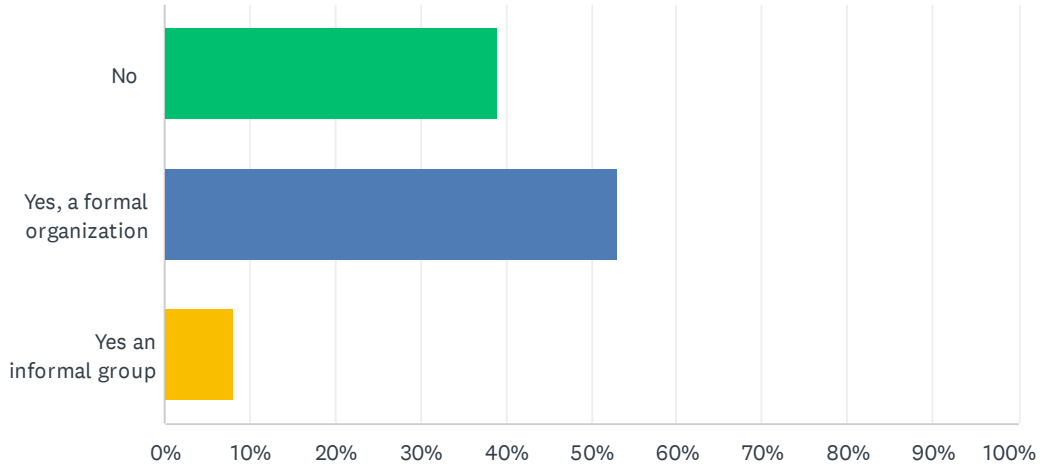

Q11 Are you a member of or associated with any organized or informal racket sports groups? (all that apply)

Answered: 1,121 Skipped: 166

ANSWER CHOICES	RESPONSES
No	38.98% 437
Yes, a formal organization	52.99% 594
Yes an informal group	8.03% 90
TOTAL	1,121