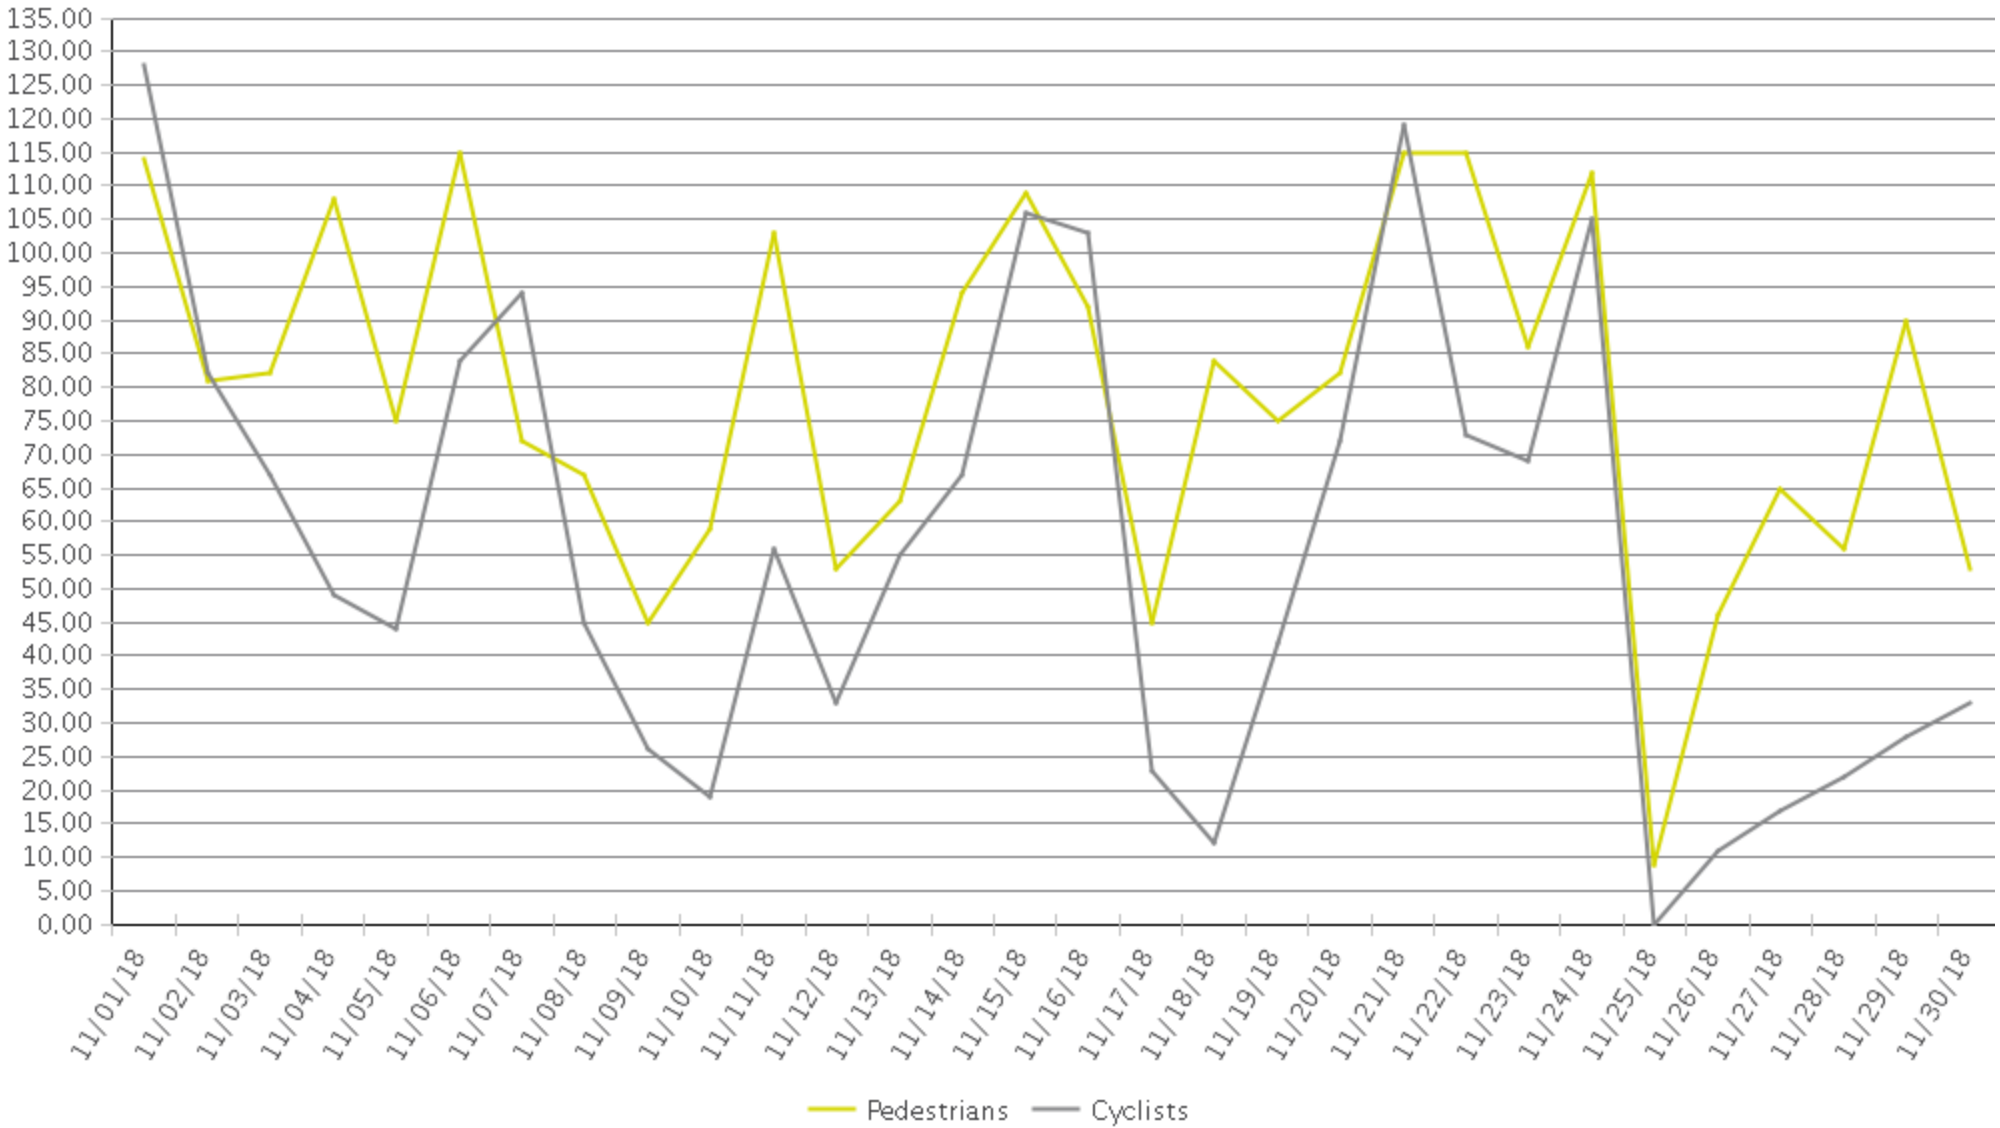

# Boosalis

Period Analyzed: Thursday, November 01, 2018 to Friday, November 30, 2018

	Total Traffic for the Analyzed Period	Daily Average	Busiest Day of the Week	Distribution	
				IN	OUT
Pedestrians	2,365	79	Thursday	53	47
Cyclists	1,684	56	Thursday	52	48

# Boosalis

Period Analyzed: Thursday, November 01, 2018 to Friday, November 30, 2018

# Boosalis (Pedestrians)

Period Analyzed: Thursday, November 01, 2018 to Friday, November 30, 2018

### Daily Data