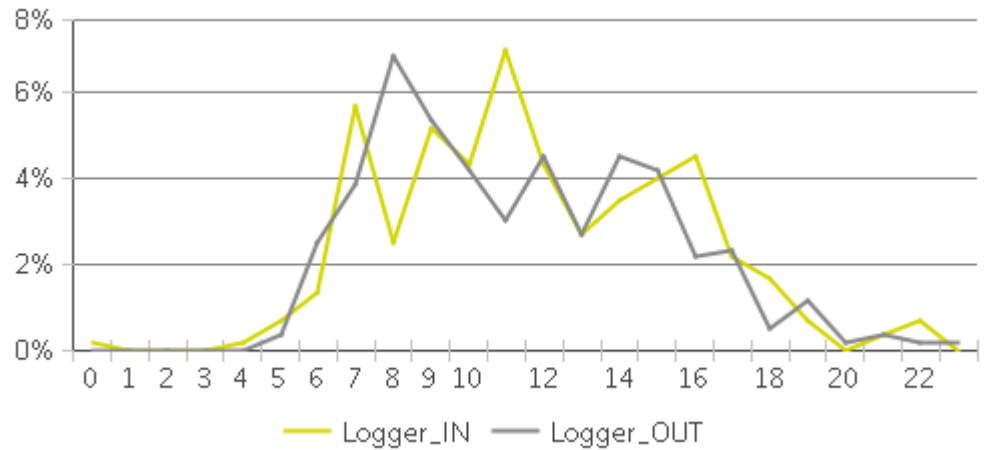

Hourly Profile during the Weekend