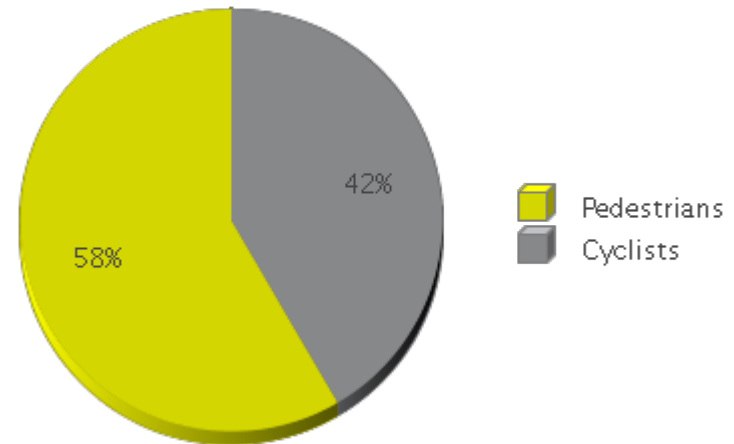

# Boosalis

Period Analyzed: Thursday, November 01, 2018 to Friday, November 30, 2018

	Total Traffic for the Analyzed Period	Daily Average	Busiest Day of the Week	Distribution	
				IN	OUT
Pedestrians	2,365	79	Thursday	53	47
Cyclists	1,684	56	Thursday	52	48