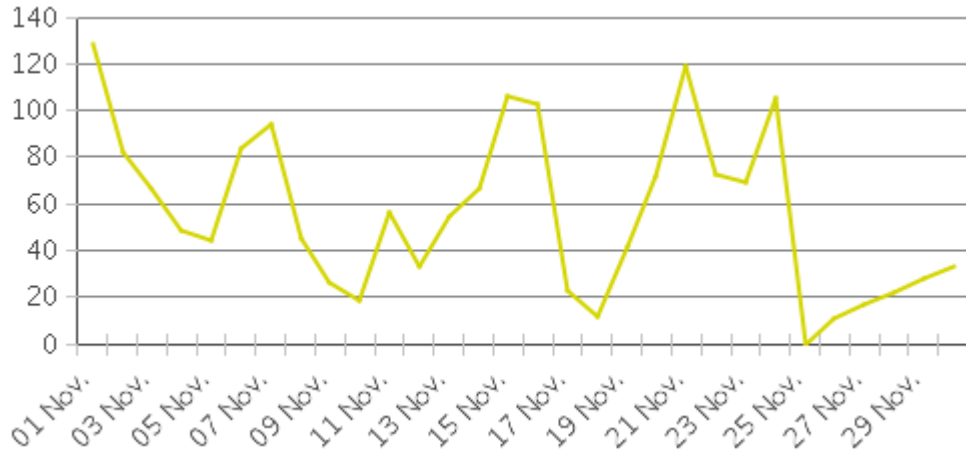

Boosalis (Cyclists)

Period Analyzed: Thursday, November 01, 2018 to Friday, November 30, 2018

Daily Data