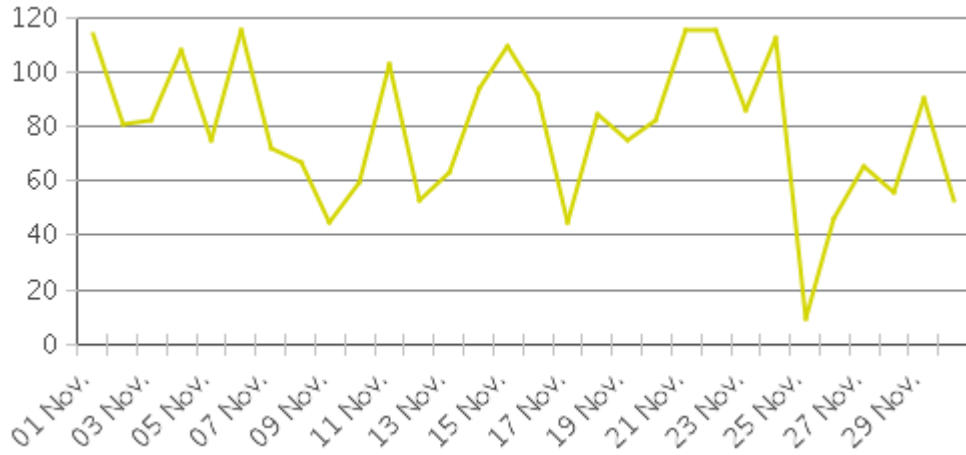

Boosalis (Pedestrians)

Period Analyzed: Thursday, November 01, 2018 to Friday, November 30, 2018

Daily Data