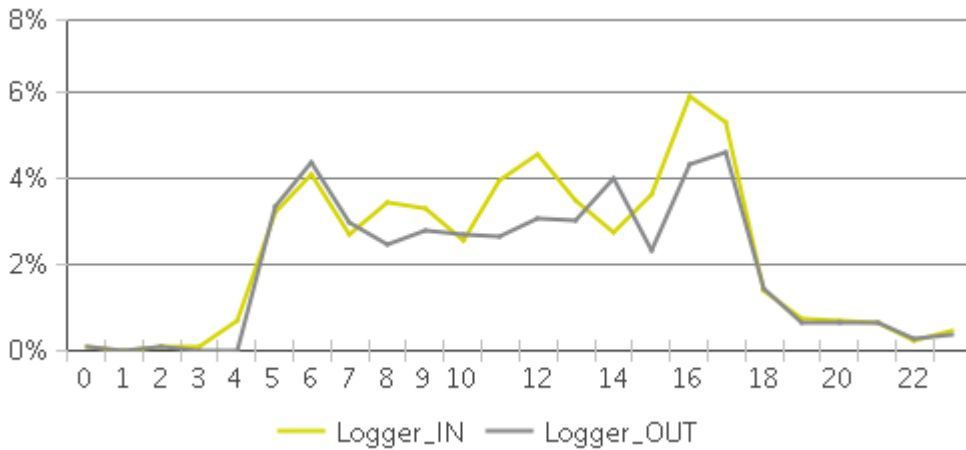

Hourly Profile during Weekdays