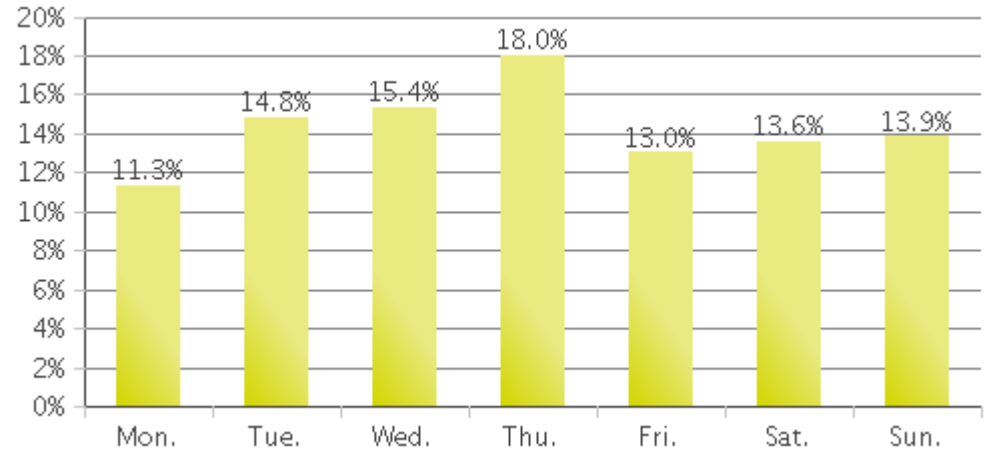

Weekly Profile