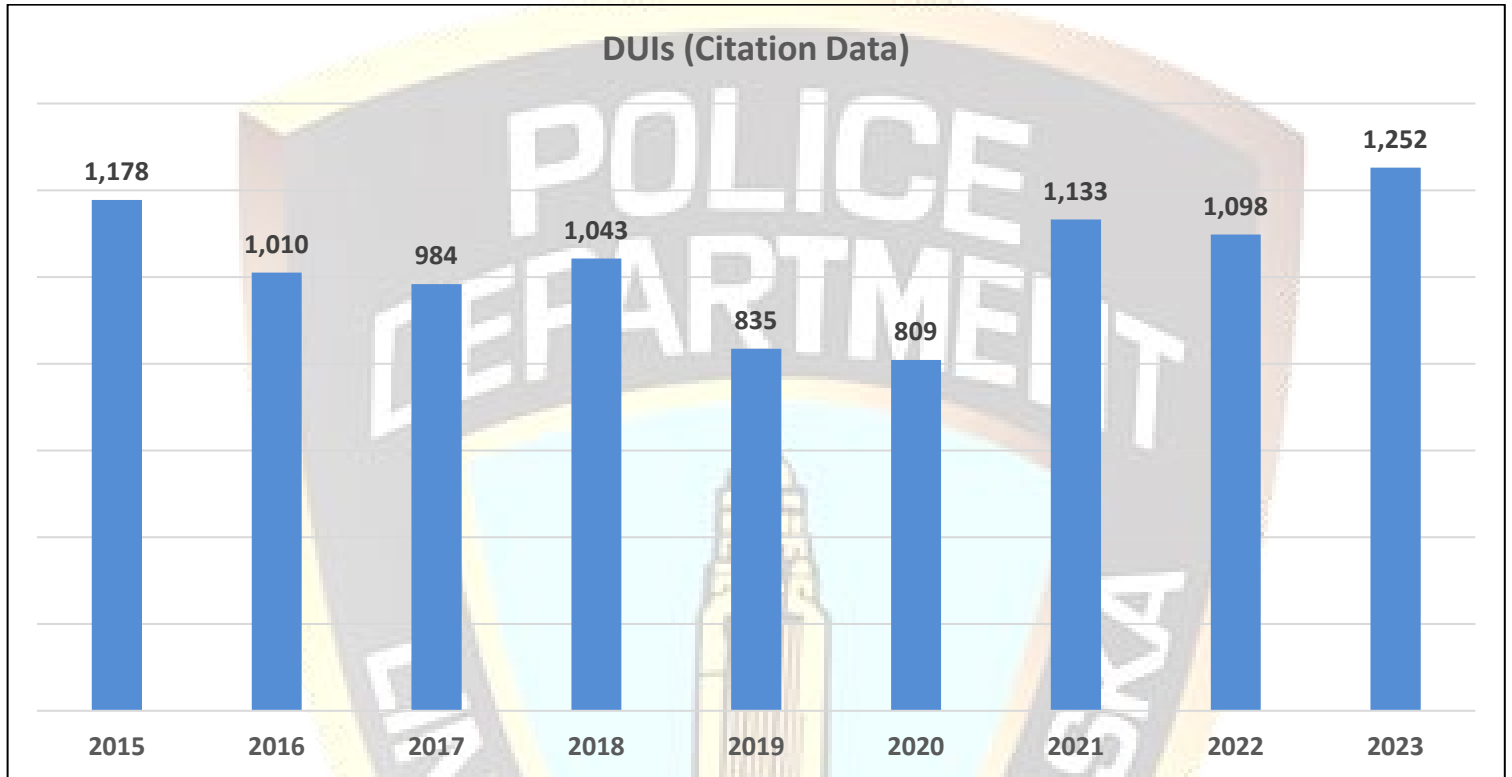

Lincoln Police Department

Crime Analysis & Intelligence Unit

DUI stats covering 2015-2023

Highest total of 1,252 in 2023 since at least 2015

2019-2023 5-year average is 1,025

14% increase in 2023 compared to 2022

Yr/Mo	Jan	Feb	Mar	Apr	May	Jun	Jul	Aug	Sept	Oct	Nov	Dec	Total
2015	117	93	106	105	81	68	85	91	123	120	88	101	1178
2016	85	84	98	74	99	76	74	109	74	66	75	96	1010
2017	76	75	113	86	76	94	72	81	81	69	72	89	984
2018	89	84	101	68	94	69	69	99	104	77	90	99	1043
2019	72	55	102	58	68	68	59	79	58	60	83	73	835
2020	58	80	68	43	71	65	61	73	74	83	80	53	809
2021	67	106	103	75	71	86	98	128	102	115	95	87	1133
2022	89	74	98	103	85	97	77	94	94	96	101	90	1098
2023	104	96	122	115	86	98	125	90	120	97	92	107	1252
Total	757	747	911	727	731	721	720	844	830	783	776	795	9342
Average	84.1	83.0	101.2	80.8	81.2	80.1	80.0	93.8	92.2	87.0	86.2	88.3	1038