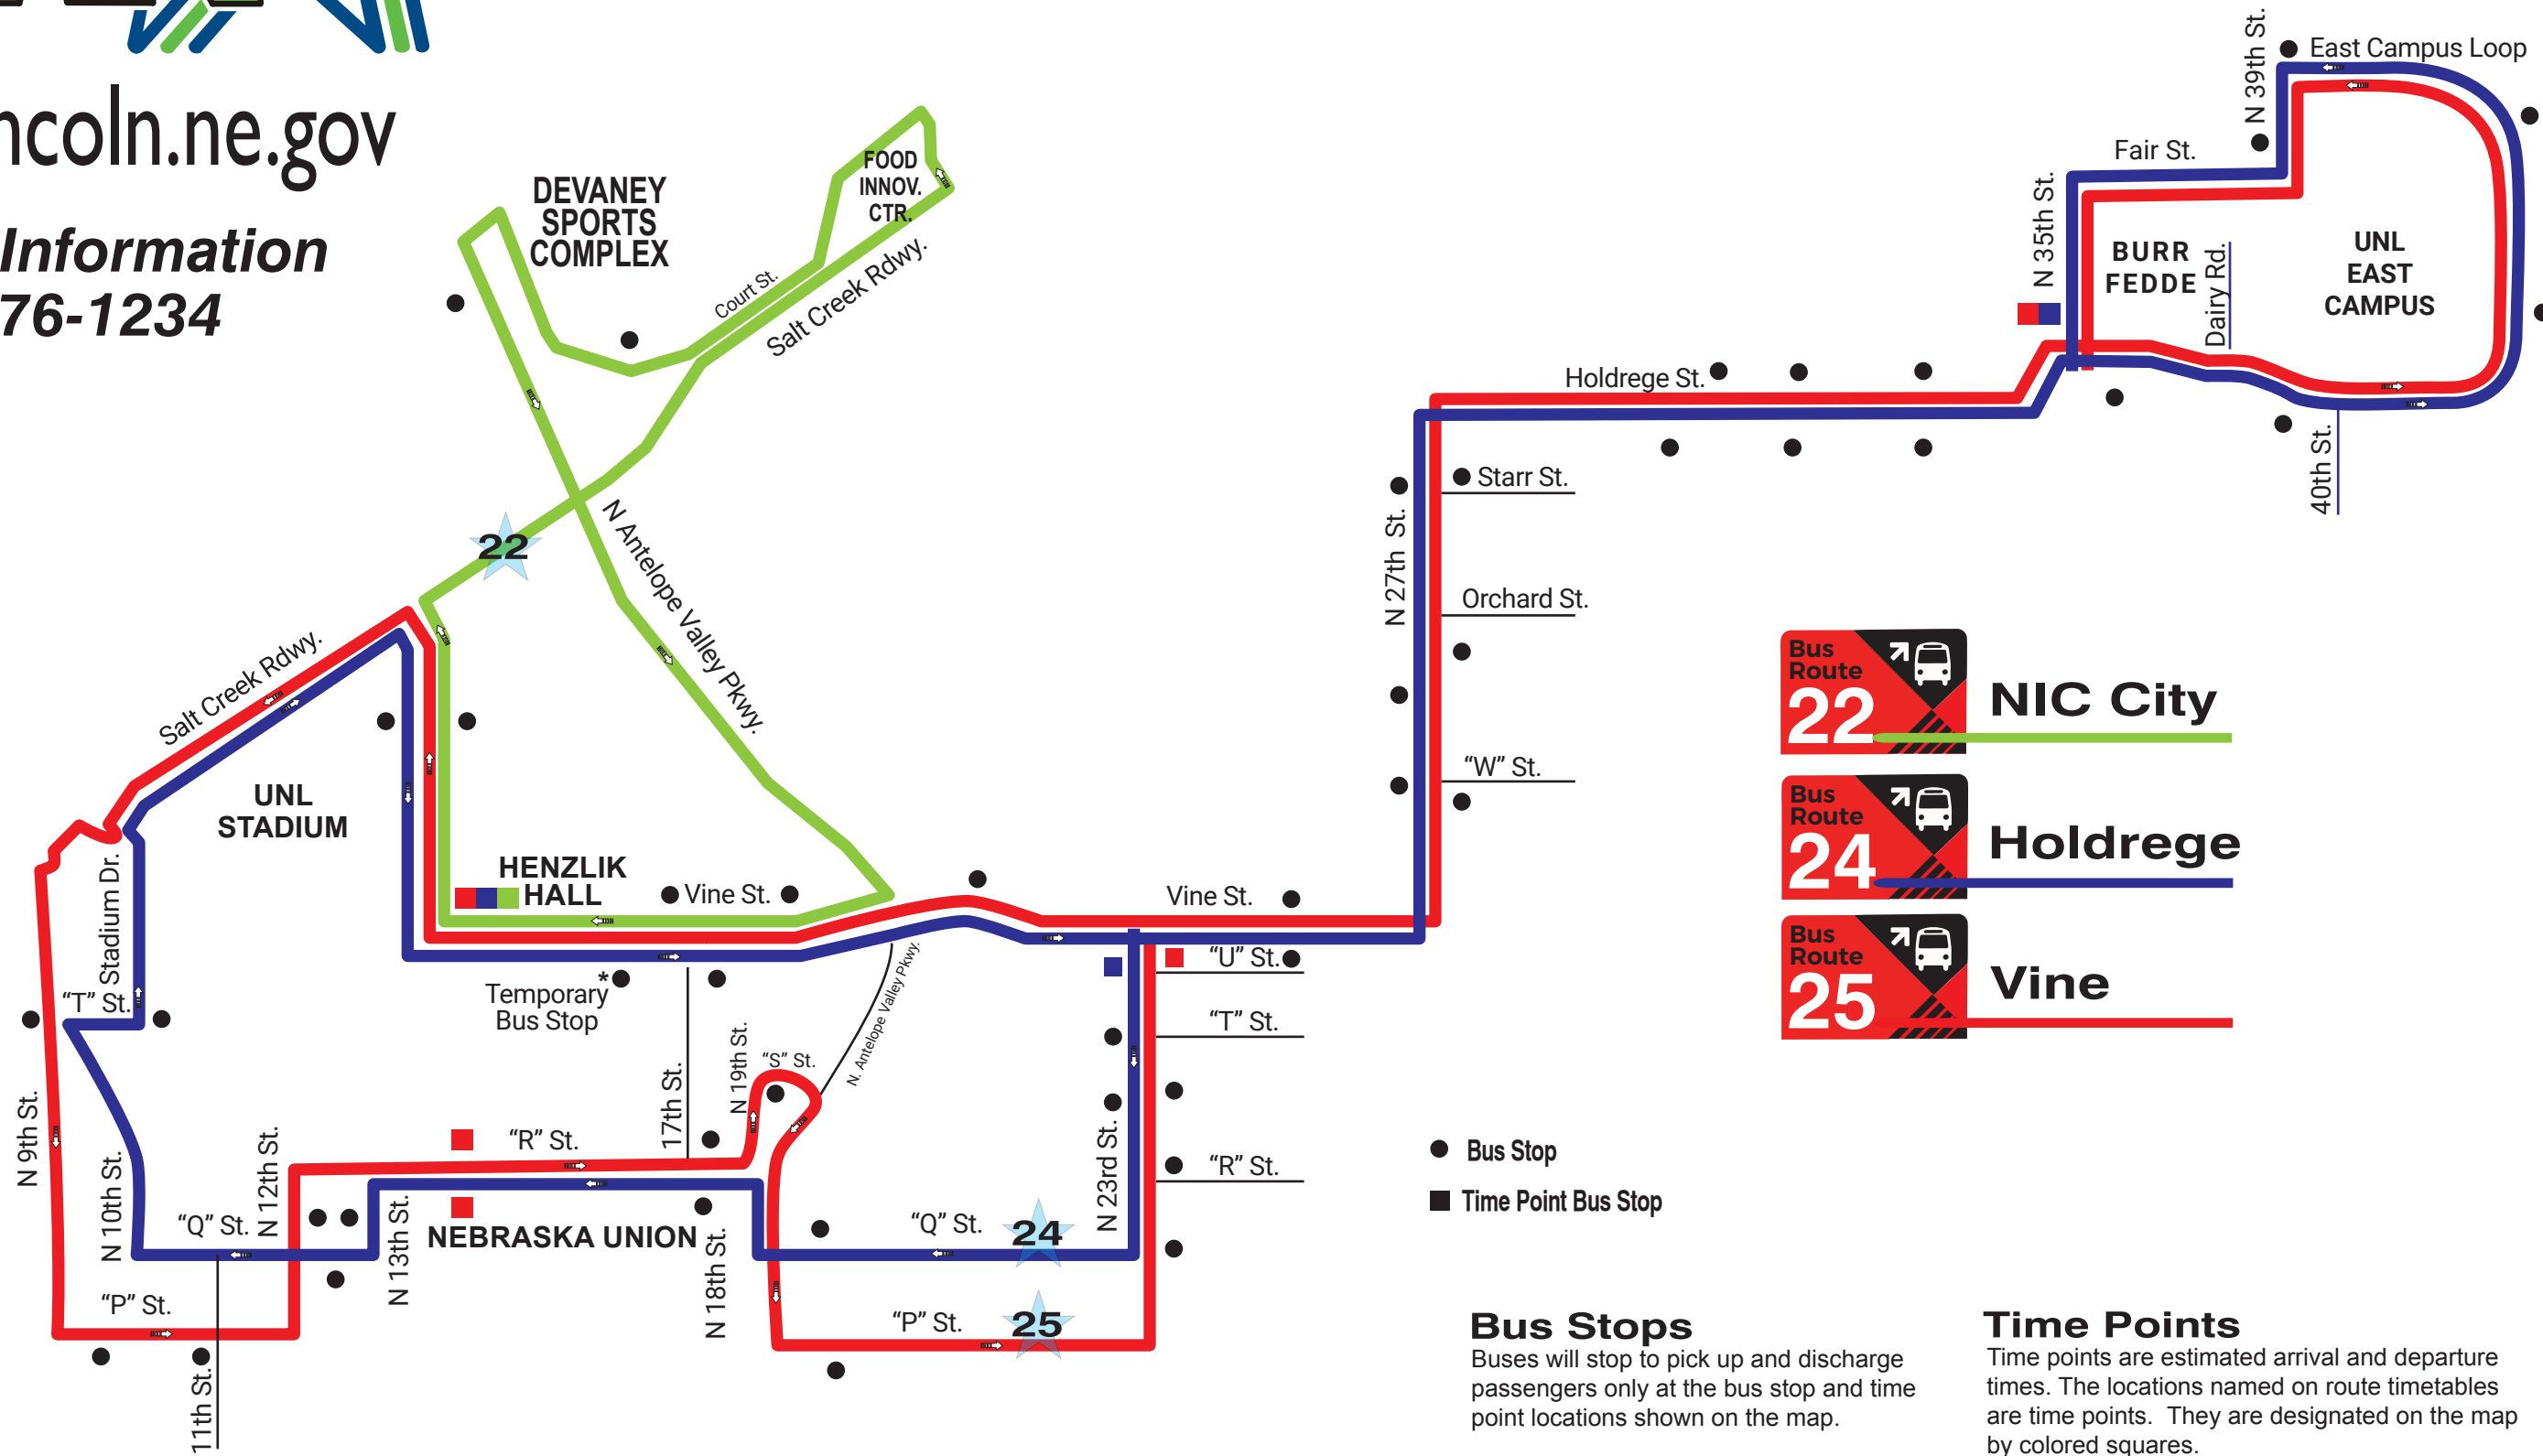

transit.lincoln.ne.gov

For More Information
call 402-476-1234

NIC City

7 a.m. - 6 p.m., Monday - Friday, and only operates when UNL is in session

Holdrege

6:50 a.m. - 9 p.m., Monday - Friday during the fall and spring semesters. Hours of reduced service, indicated in bold type, operates between 6:50 a.m. - 6 p.m. Monday - Friday during University Holidays and vacation periods.

Vine

6:50 a.m. - 9 p.m., Monday - Friday during the fall and spring semesters. Hours of reduced service, indicated in bold type, operates between 6:50 a.m. - 6 p.m. Monday - Friday during University Holidays and vacation periods.

These three UNL routes do not provide service when the UNL office is closed.

These routes are designated only stops, stopping only at the bus stops and time point bus stops, as indicated on the map.

Become our fan on Facebook

402-476-1234

Service Information

Bus Stops

Buses will stop to pick up and drop off passengers only at the bus stop and time point locations shown on the map.

Time Points

Time points are estimated arrival and departure times. The locations named on route timetables are time points. They are designated on the map by colored squares.