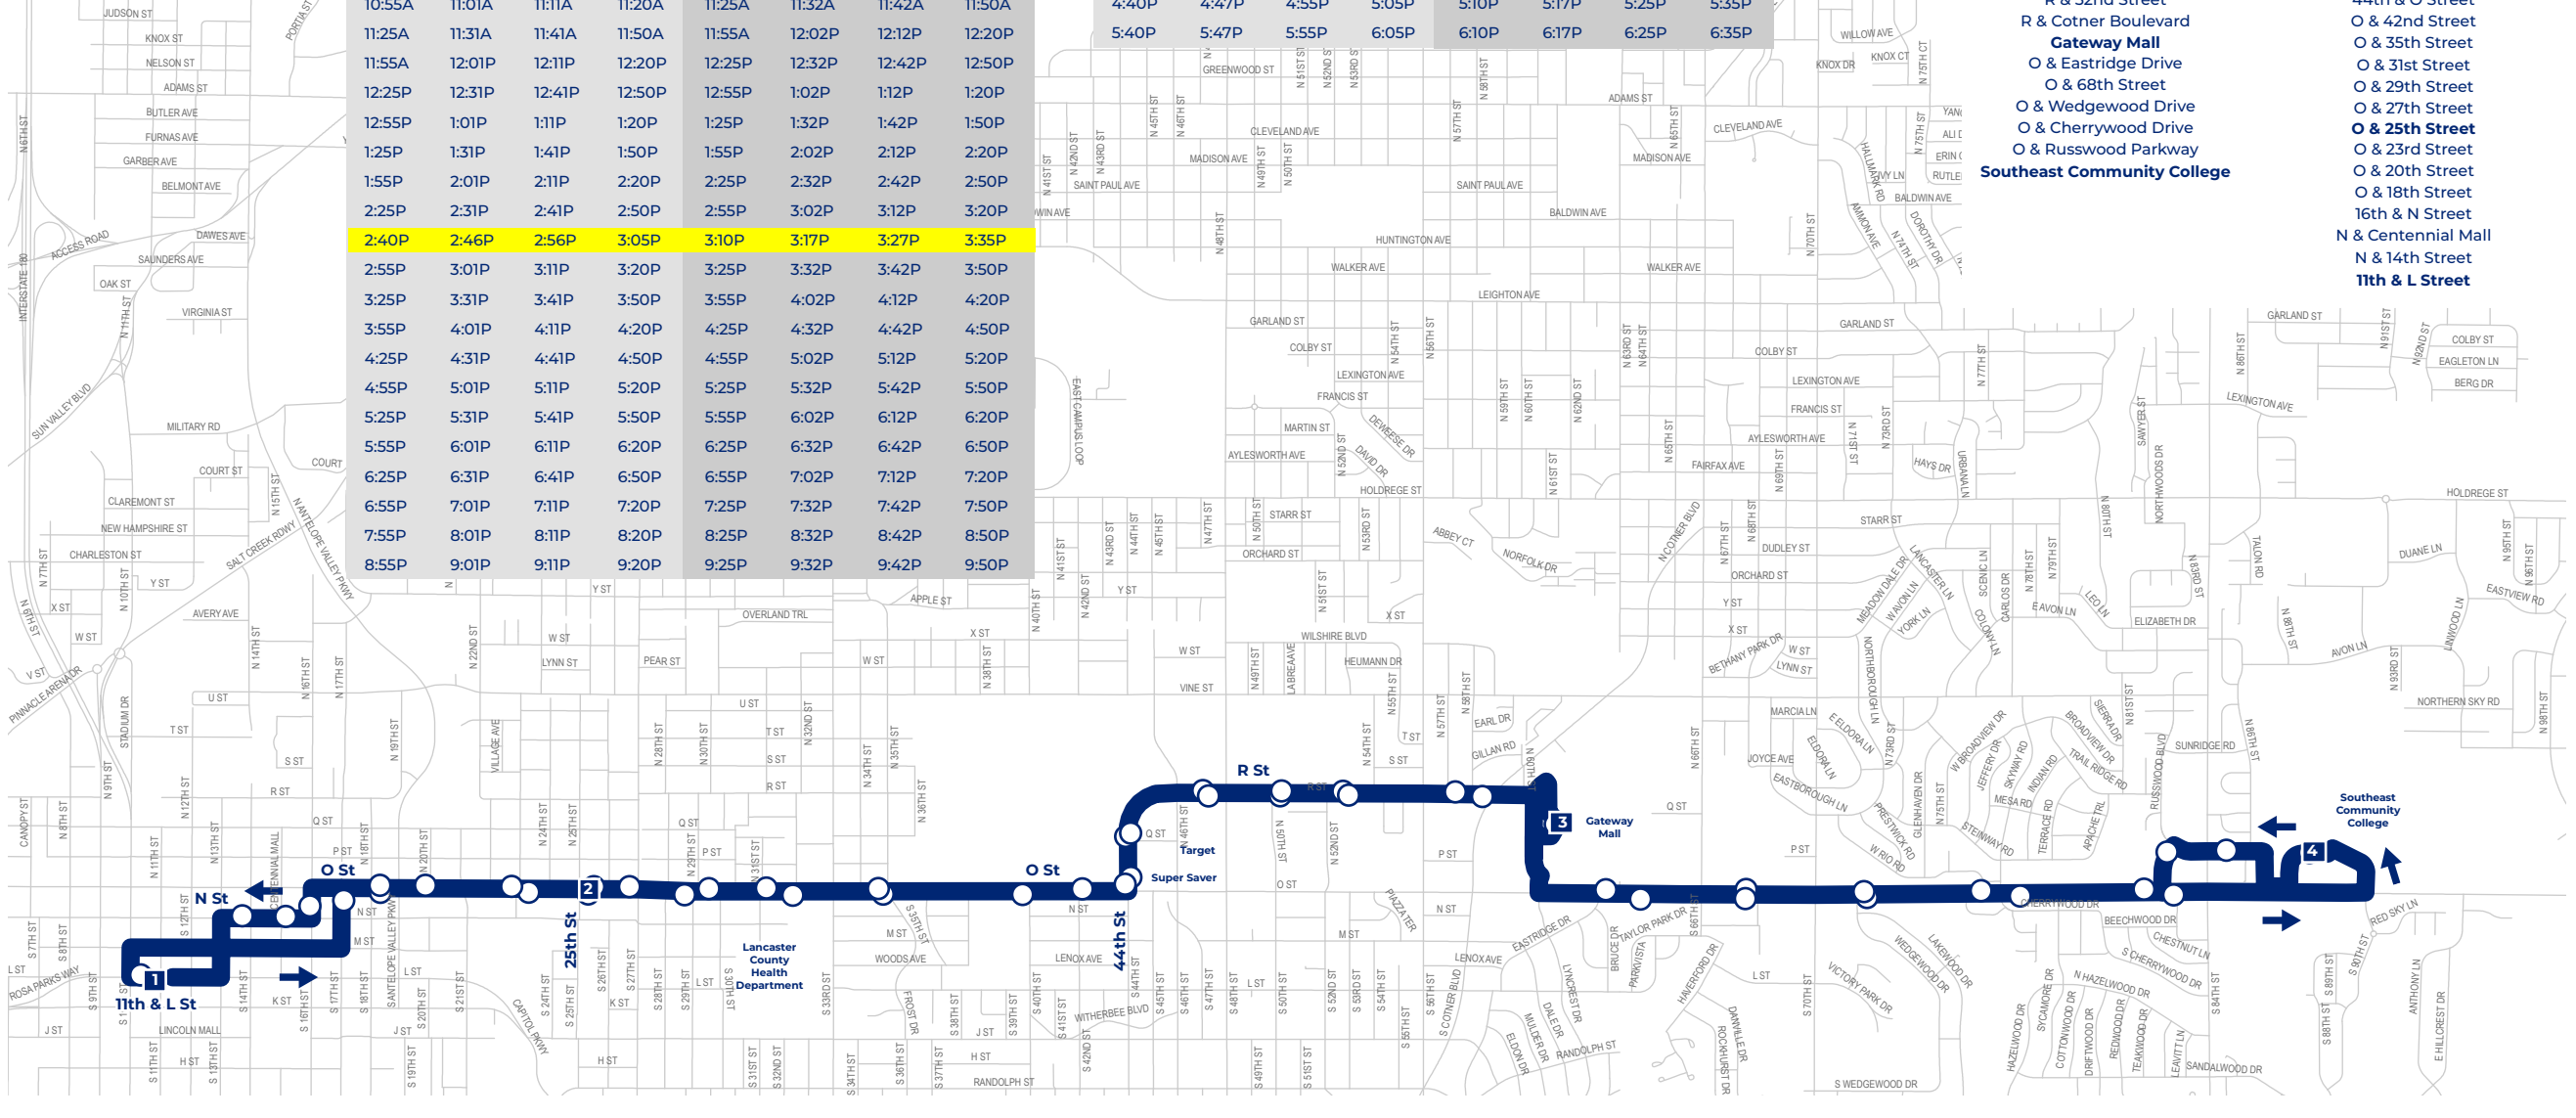

SATURDAY Interlines with Route 46 at 11th & L

DEPART 11TH & L ST	O ST & 25TH	GATEWAY MALL	ARRIVE SCC	DEPART SCC	GATEWAY MALL	O ST & 25TH	ARRIVE 11TH & L ST
1	2 Outbound	3	4	4	3 Inbound	2	1
6:40A	6:47A	6:55A	7:05A	7:10A	7:17A	7:25A	7:35A
7:40A	7:47A	7:55A	8:05A	8:10A	8:17A	8:25A	8:35A
8:40A	8:47A	8:55A	9:05A	9:10A	9:17A	9:25A	9:35A
9:40A	9:47A	9:55A	10:05A	10:10A	10:17A	10:25A	10:35A
10:40A	10:47A	10:55A	11:05A	11:10A	11:17A	11:25A	11:35A
11:40A	11:47A	11:55A	12:05P	12:10A	12:17P	12:25P	12:35P
12:40P	12:47P	12:55P	1:05P	1:10P	1:17P	1:25P	1:35P
1:40P	1:47P	1:55P	2:05P	2:10P	2:17P	2:25P	2:35P
2:40P	2:47P	2:52P	3:00P	3:10P	3:17P	3:25P	3:35P
3:40P	3:47P	3:55P	4:05P	4:10P	4:17P	4:25P	4:35P
4:40P	4:47P	4:55P	5:05P	5:10P	5:17P	5:25P	5:35P
5:40P	5:47P	5:55P	6:05P	6:10P	6:17P	6:25P	6:35P

BUS STOPS

Buses will only stop at these locations.

OUTBOUND:

- 11th & L Street
- SOB - M Street
- 17th & O Street
- O & 18th Street
- O & 23rd Street
- **O & 25th Street**
- O & 29th Street
- O & 32nd Street
- O & 35th Street
- O & 42nd Street
- 44th & O Street
- 44th & Q Street
- R & 48th Street
- R & 50th Street
- R & 52nd Street
- R & Cotner Boulevard
- **Gateway Mall**
- O & Eastridge Drive
- O & 68th Street
- O & Wedgewood Drive
- O & Cherrywood Drive
- O & Russwood Parkway
- **Southeast Community College**

INBOUND:

- **Southeast Community College**
- College Park & 84th Street
- Russwood & College Park Drive
- O & Russwood Parkway
- O & Skyway Street
- O & Wedgewood Drive
- O & 68th Street
- O & Eastridge Drive
- **Gateway Mall**
- R & 58th Street
- R & 52nd Street
- R & 50th Street
- R & 48th Street
- 44th & Q Street
- O & 42nd Street
- O & 35th Street
- O & 31st Street
- O & 29th Street
- O & 27th Street
- **O & 25th Street**
- O & 23rd Street
- O & 18th Street
- 16th & N Street
- N & Centennial Mall
- N & 14th Street
- **11th & L Street**